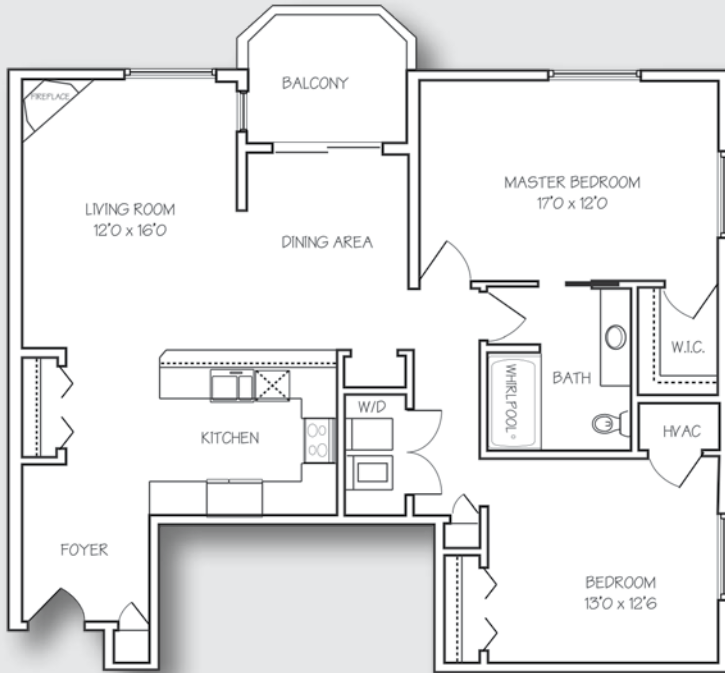

Two Bedroom | FLOOR PLANS

Two Bedroom I  
approx. 1,180 sq. ft.

\$ \_\_\_\_\_

Two Bedroom II  
approx. 1,290 - 1,340 sq. ft.

\$ \_\_\_\_\_