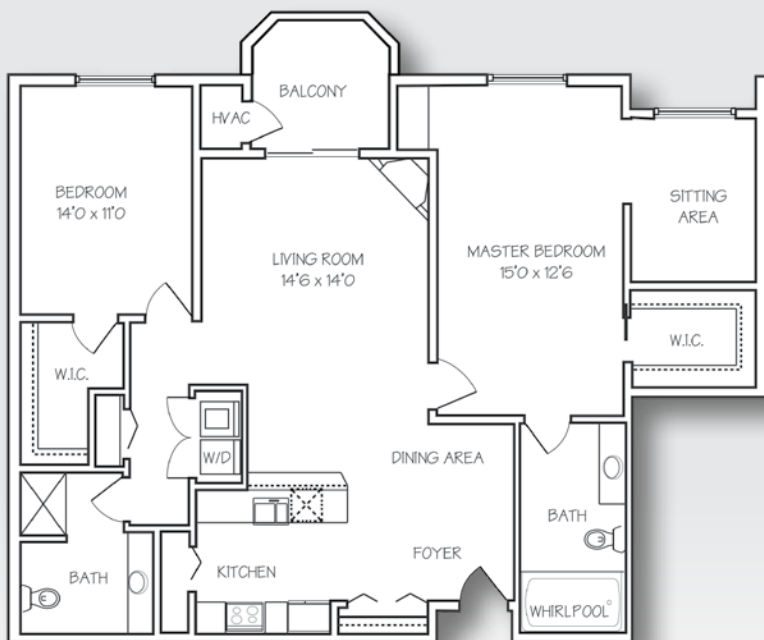

Two Bedroom | FLOOR PLANS

Two Bedroom I  
approx. 1,180 sq. ft.

\$ \_\_\_\_\_

Two Bedroom II  
approx. 1,290 - 1,340 sq. ft.

\$ \_\_\_\_\_