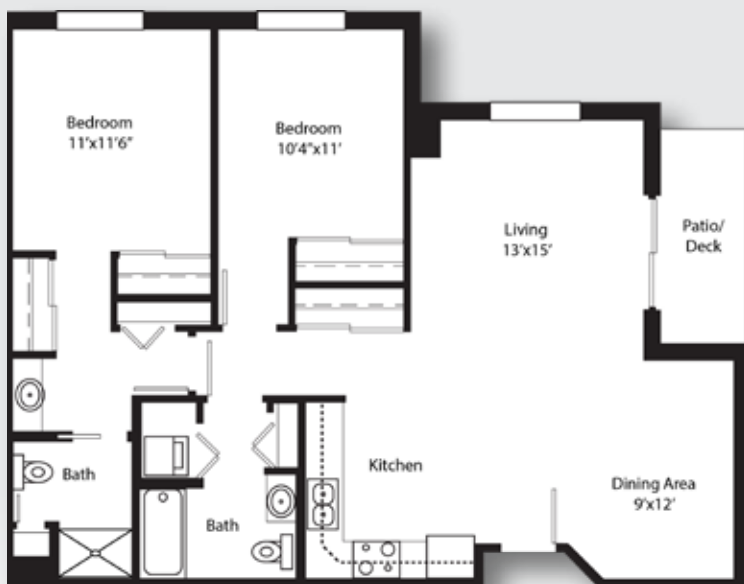

Himmel Haus INDEPENDENT LIVING

Two Bedroom | FLOOR PLANS

Classic
approx. 964 sq. ft.

\$ _____

Grand
approx. 1,147 sq. ft.

\$ _____

All pricing subject to change without notice.

THE GABLES
OF GERMANTOWN
a capri community

Himmel Haus
INDEPENDENT LIVING

Two Bedroom | FLOOR PLANS

Luxury
approx. 1,196 sq. ft.

\$ _____

All pricing subject to change without notice.