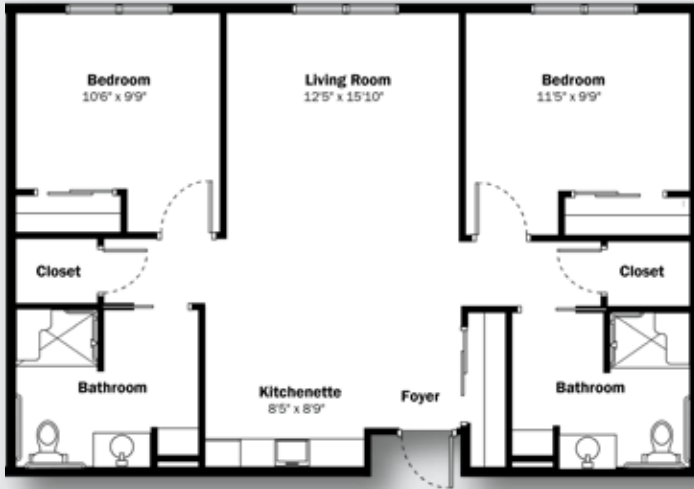

Two Bedroom | FLOOR PLANS

Two Bedroom, One Bathroom w/Kitchenette approx. 850 sq. ft.

\$ _____

Two Bedroom, One Bathroom approx. 900 sq. ft.

\$ _____

Two Bedroom | FLOOR PLANS

Two Bedroom,
Two Bathroom
approx. 950 sq. ft.