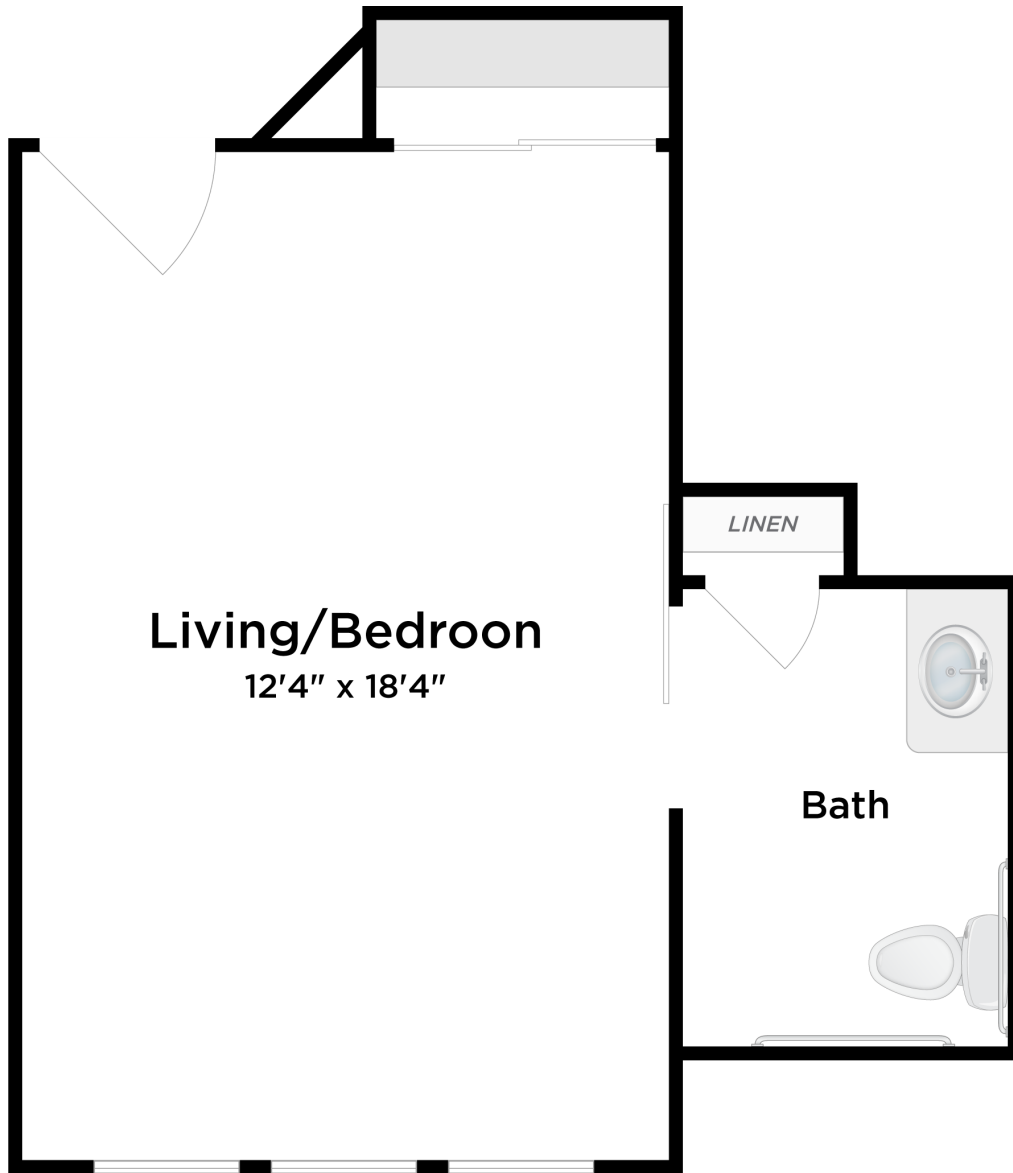

Village Pointe Commons
BLU GROTTO® MEMORY CARE

Studio / Private B
approx. unit size: 298 sq. ft.

\$ _____

All pricing subject to change without notice.