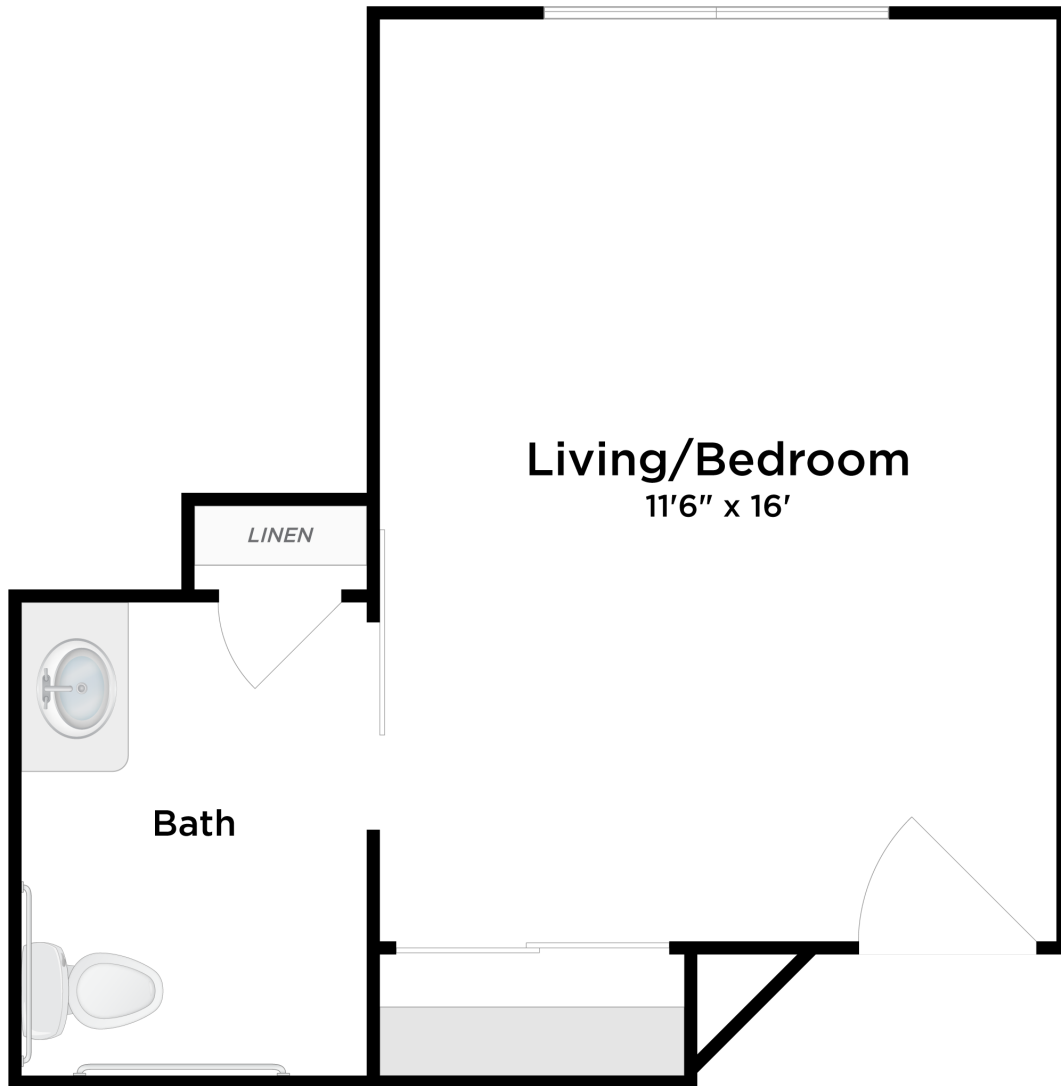

Village Pointe Commons
BLU GROTTO® MEMORY CARE

Studio / Private A
approx. unit size: 273 sq. ft.

\$ _____

All pricing subject to change without notice.