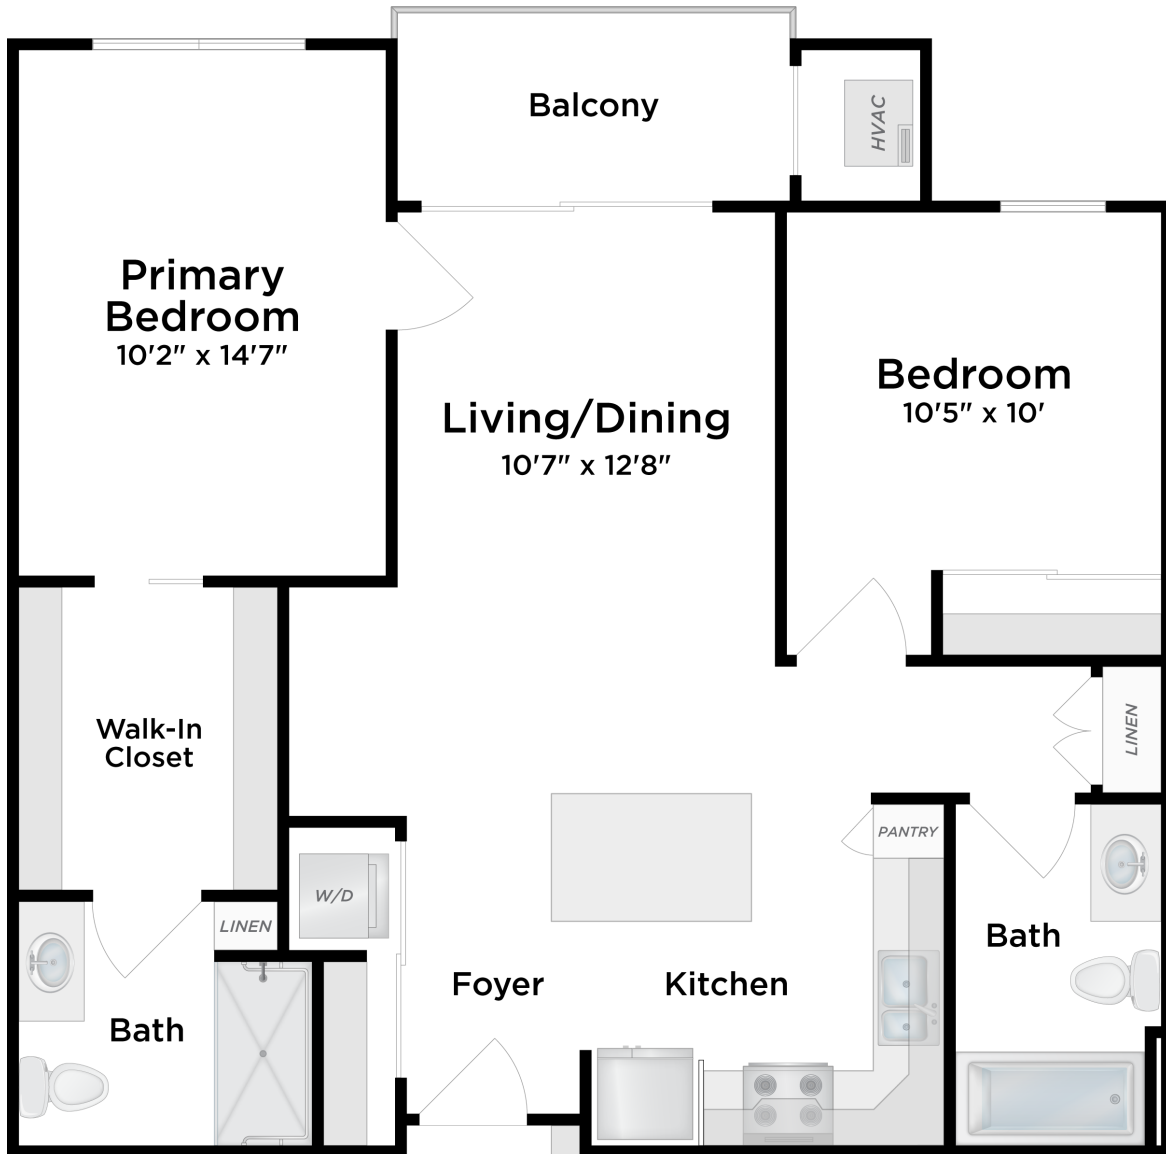

Village Pointe Commons

INDEPENDENT LIVING

Two Bedroom / Traditional

approx. unit size: 942 sq. ft.

\$ _____

All pricing subject to change without notice.

VILLAGE POINTE
COMMONS

a capri community