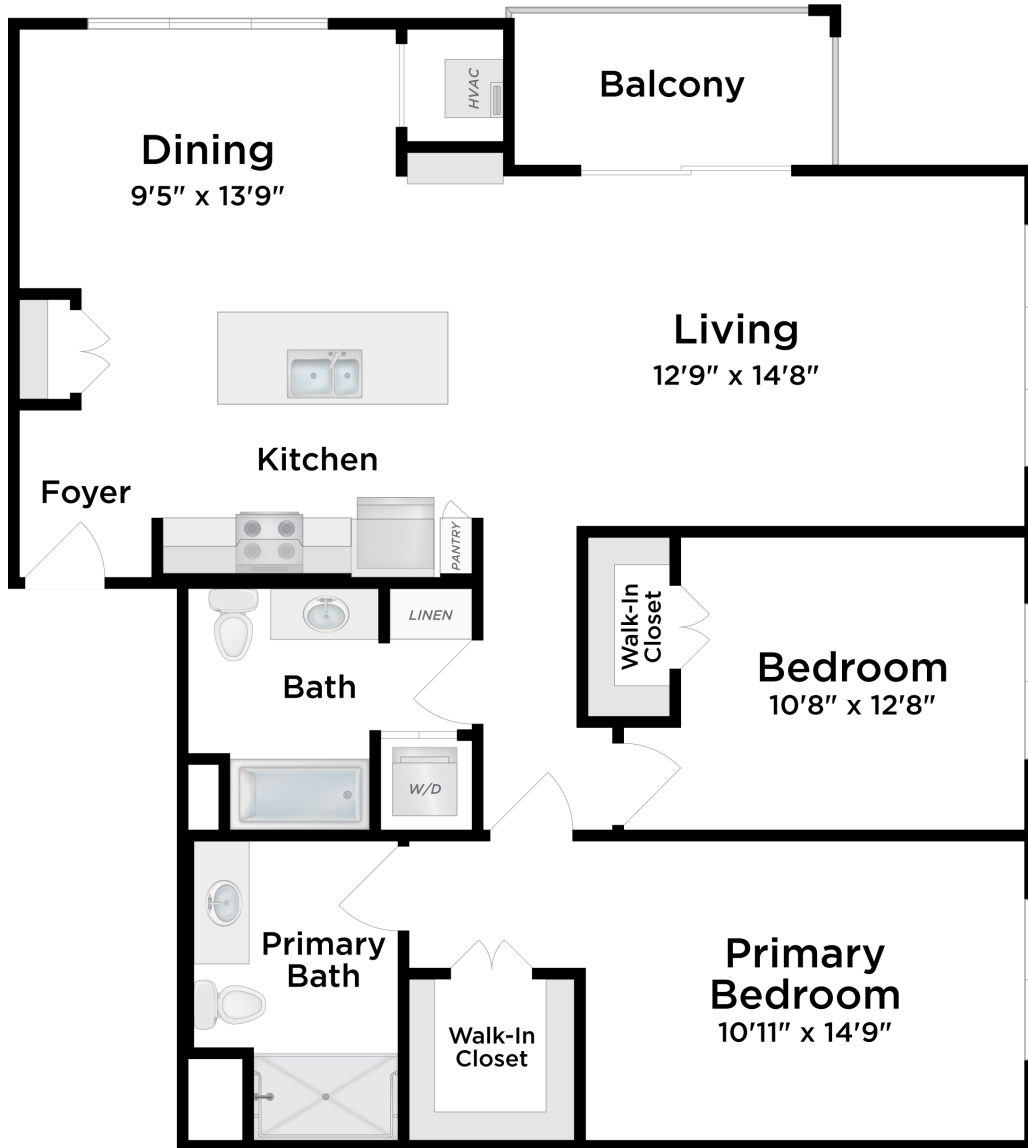

Village Pointe Commons

INDEPENDENT LIVING

Two Bedroom / Grand B

approx. unit size: 1,252 sq. ft.

\$ _____

All pricing subject to change without notice.