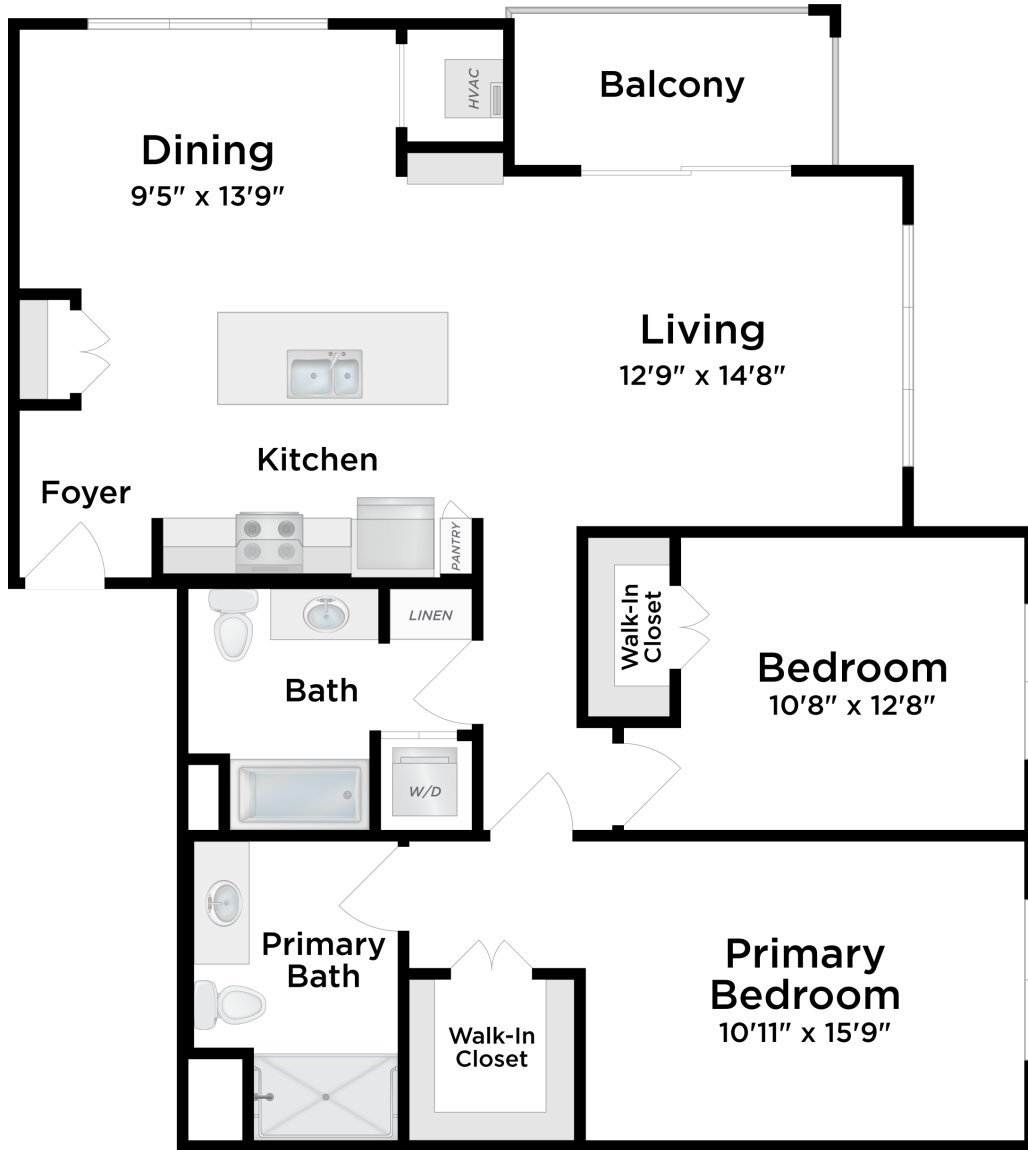

Village Pointe Commons

INDEPENDENT LIVING

Two Bedroom / Grand A

approx. unit size: 1,263 sq. ft.

\$ _____

All pricing subject to change without notice.