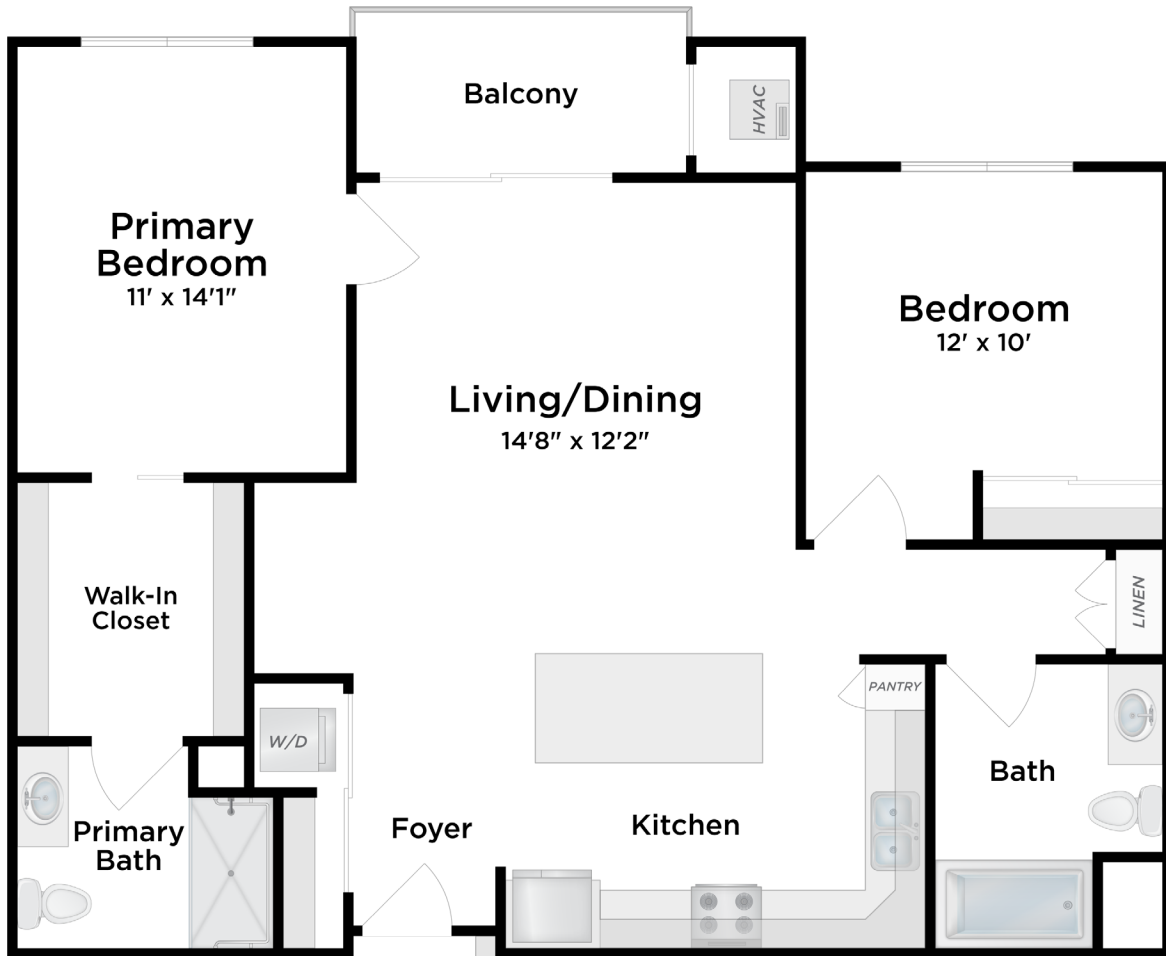

Village Pointe Commons

INDEPENDENT LIVING

Two Bedroom / Deluxe

approx. unit size: 1,108 sq. ft.

\$ _____

All pricing subject to change without notice.