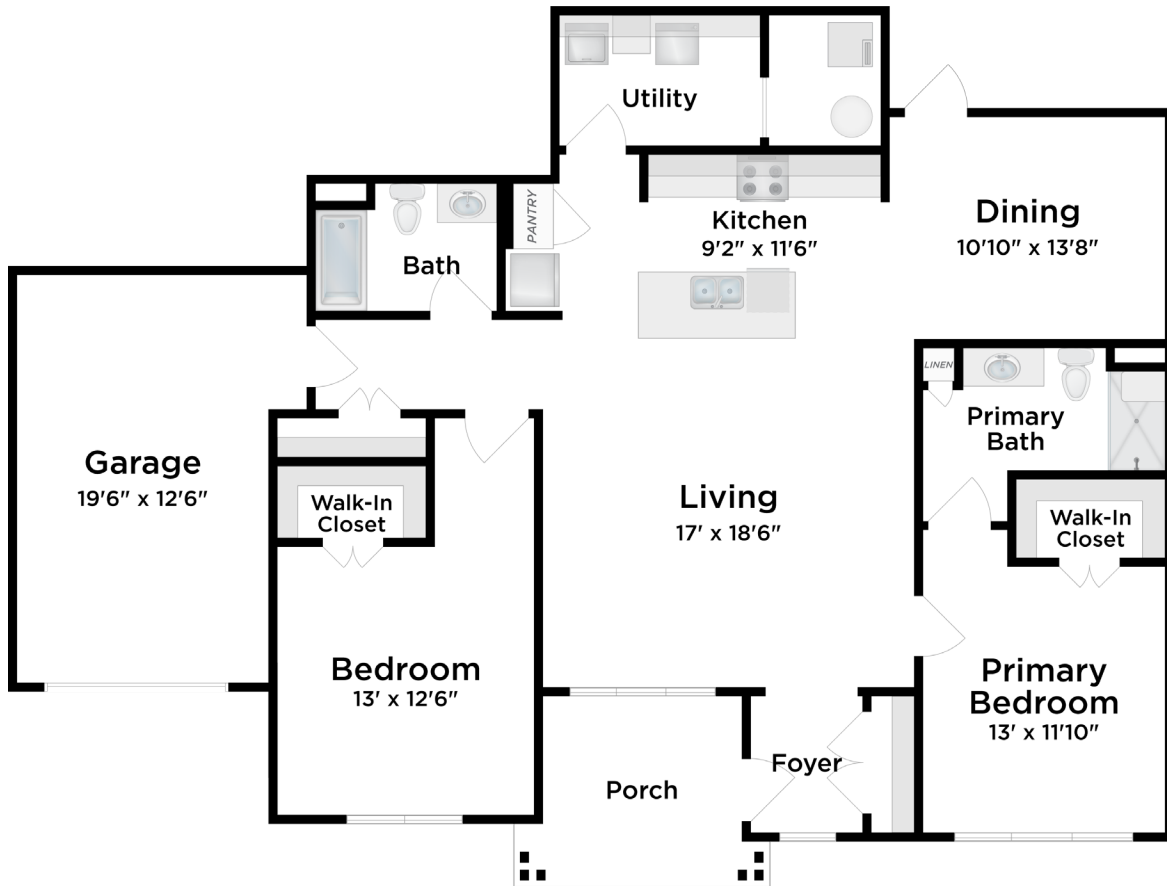

Village Pointe Commons

INDEPENDENT LIVING

Two Bedroom / Casettas B & C

approx. unit size: 1,520 sq. ft.

\$ _____

All pricing subject to change without notice.

VILLAGE POINTE
COMMONS

a capri community