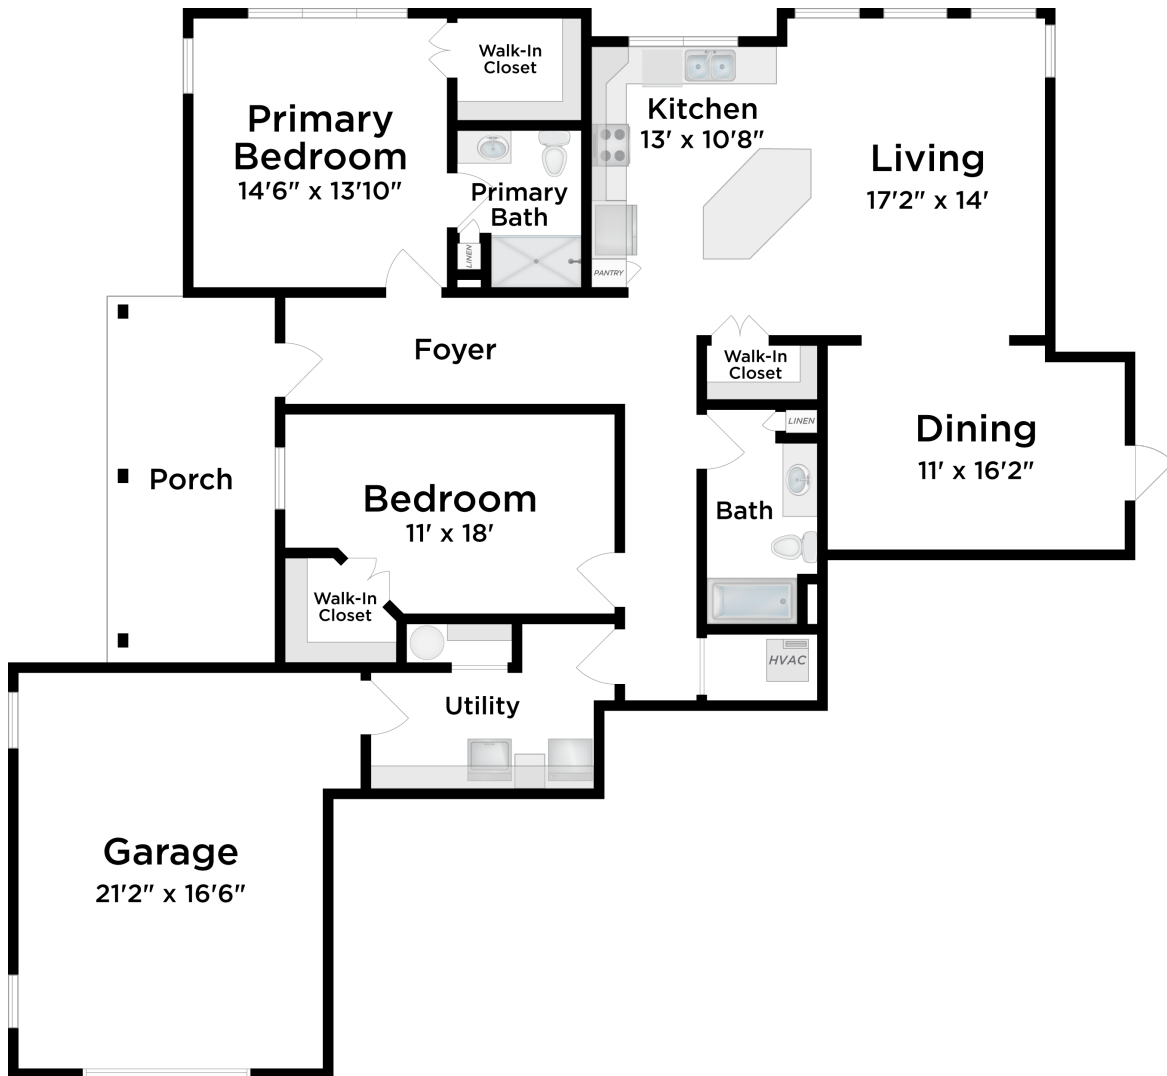

## INDEPENDENT LIVING

Two Bedroom / Casettas A & D

approx. unit size: 1,628 sq. ft.

\$ \_\_\_\_\_

*All pricing subject to change without notice.*