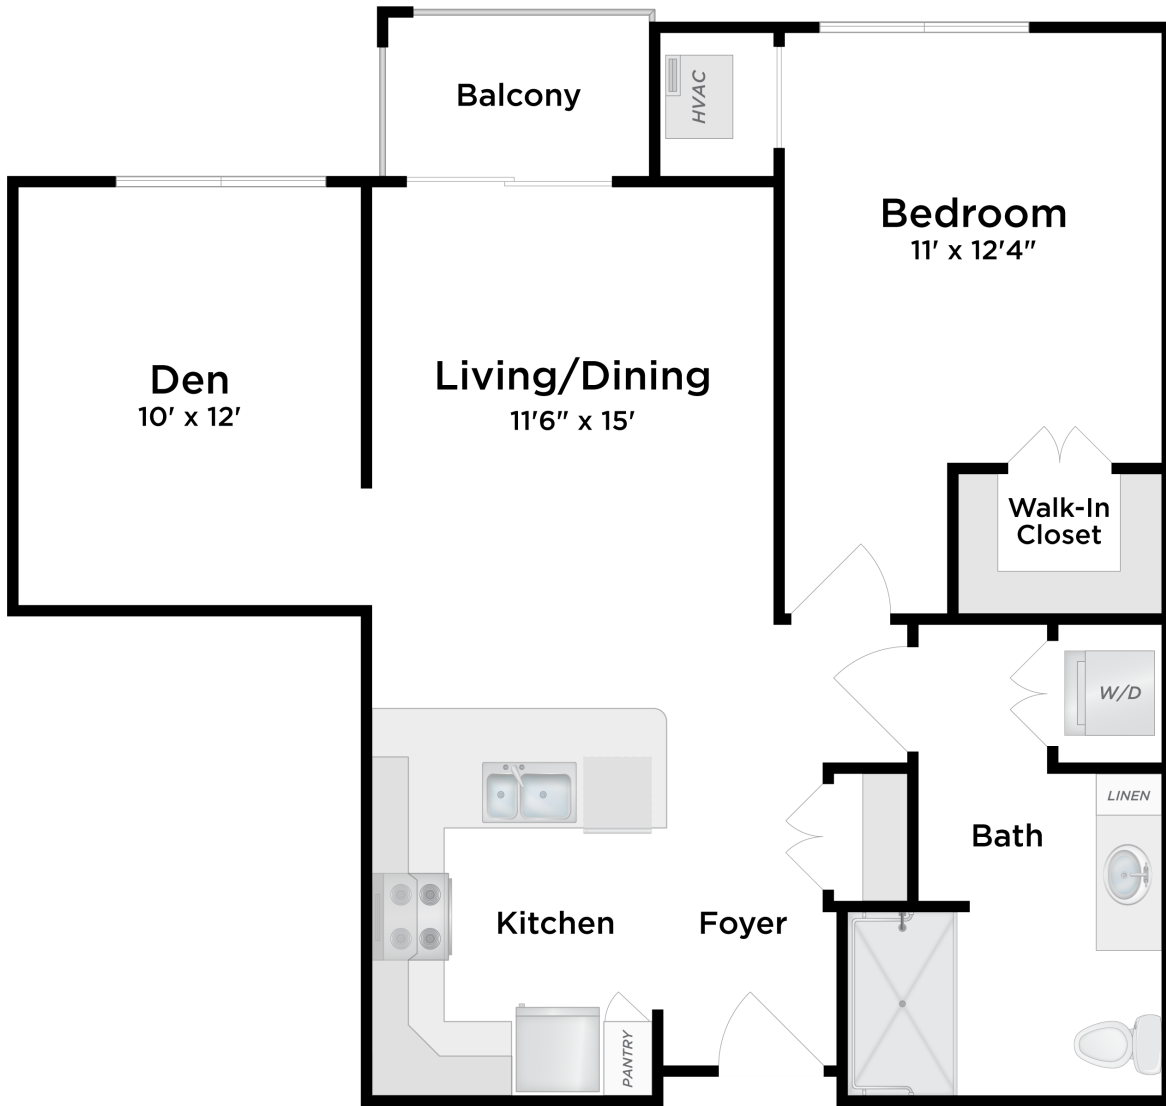

Village Pointe Commons

INDEPENDENT LIVING

One Bedroom / Traditional Plus Den A

approx. unit size: 832 sq. ft.

\$ _____

All pricing subject to change without notice.