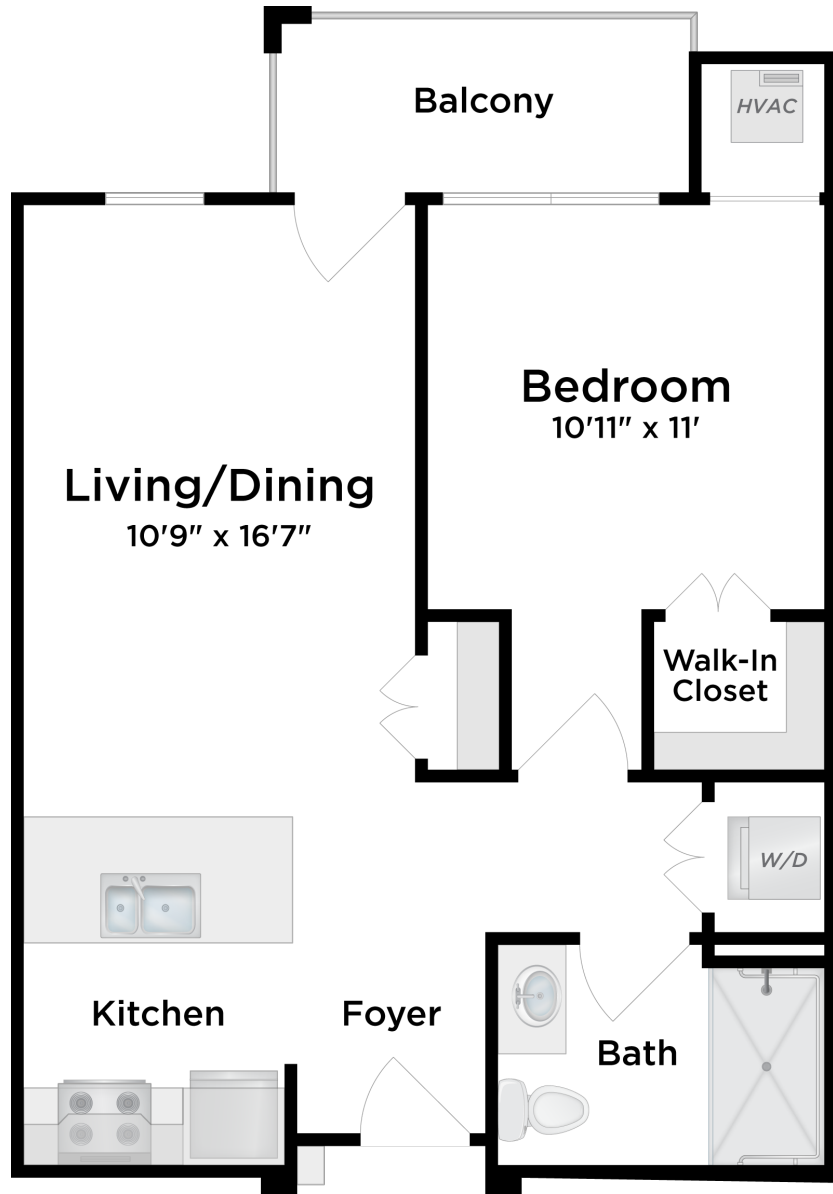

Village Pointe Commons
INDEPENDENT LIVING

One Bedroom / Standard with Balcony

approx. unit size: 625 sq. ft.

\$ _____

All pricing subject to change without notice.