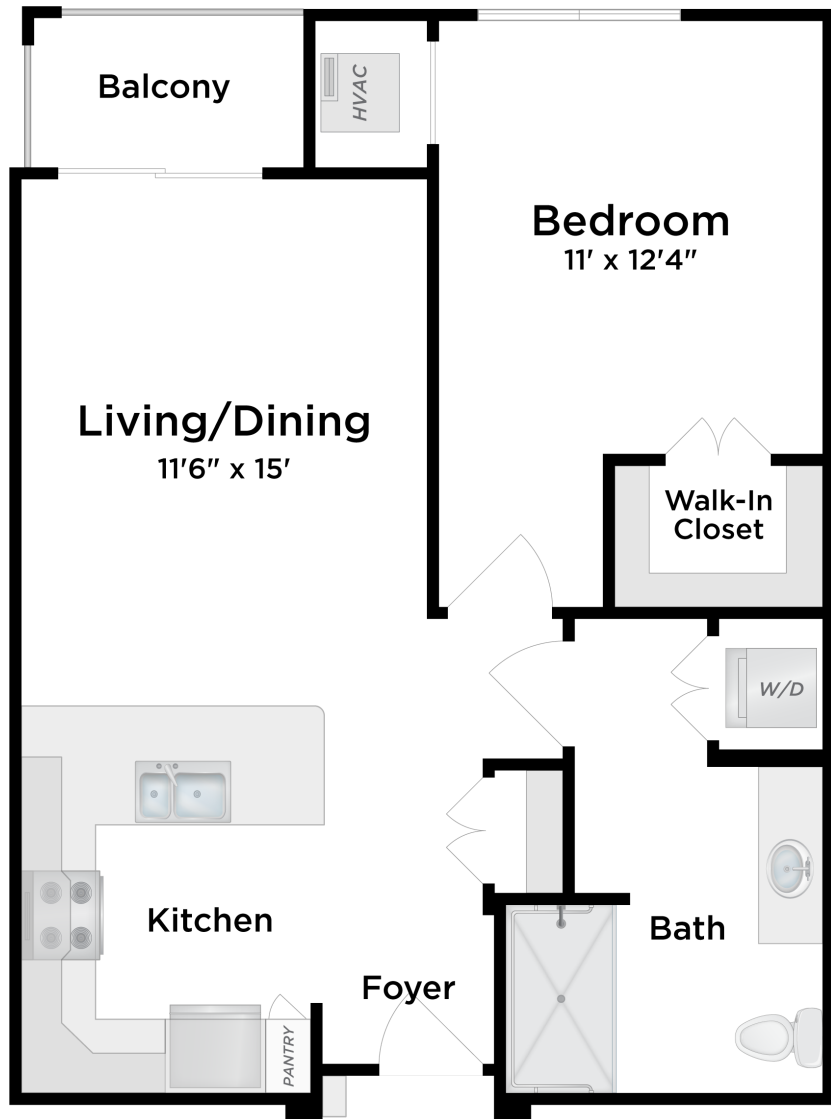

Village Pointe Commons
INDEPENDENT LIVING

One Bedroom / Standard B

approx. unit size: 698 sq. ft.

\$ _____

All pricing subject to change without notice.