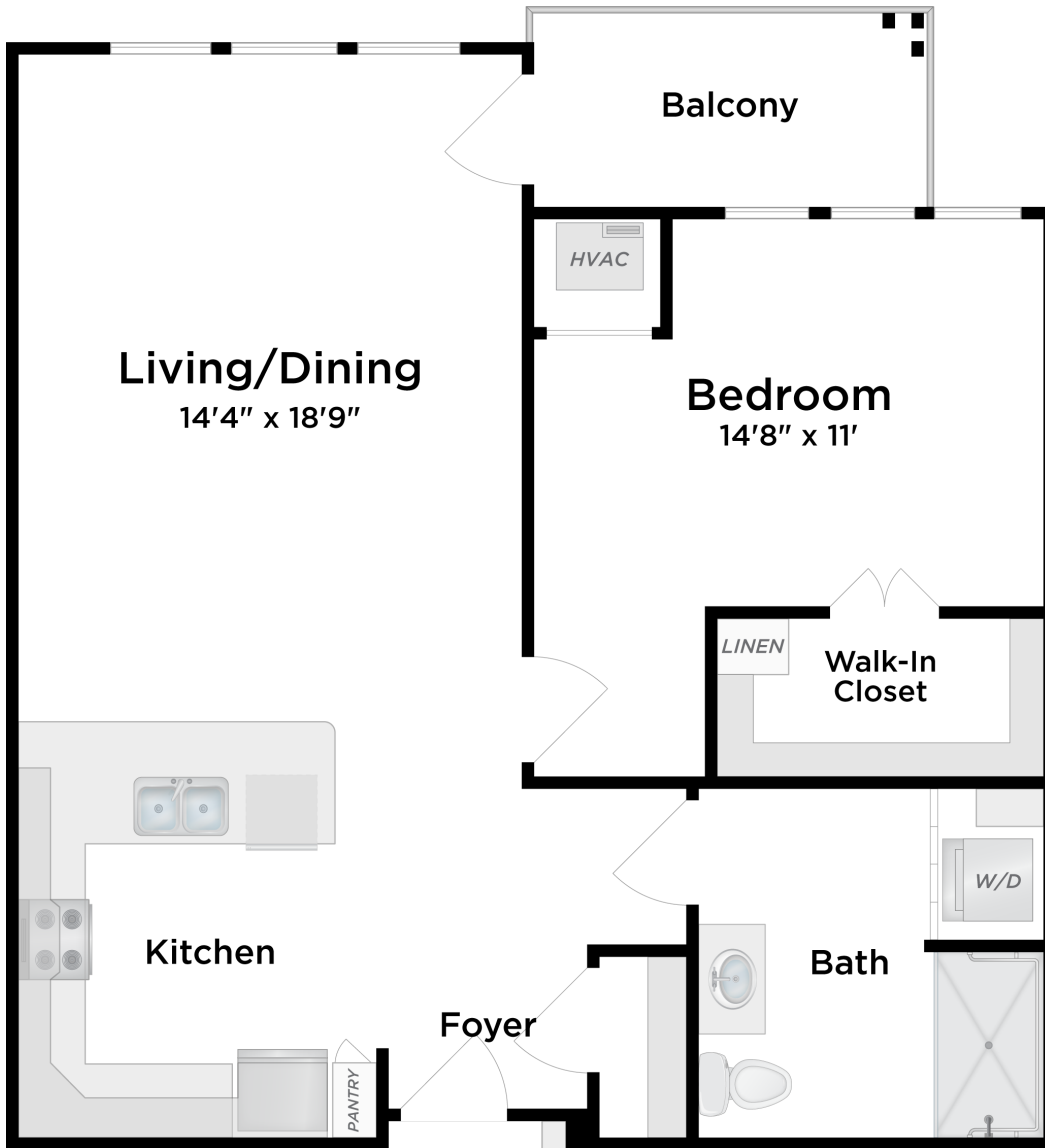

Village Pointe Commons
INDEPENDENT LIVING

One Bedroom / Deluxe

approx. unit size: 874 sq. ft.

\$ _____

All pricing subject to change without notice.