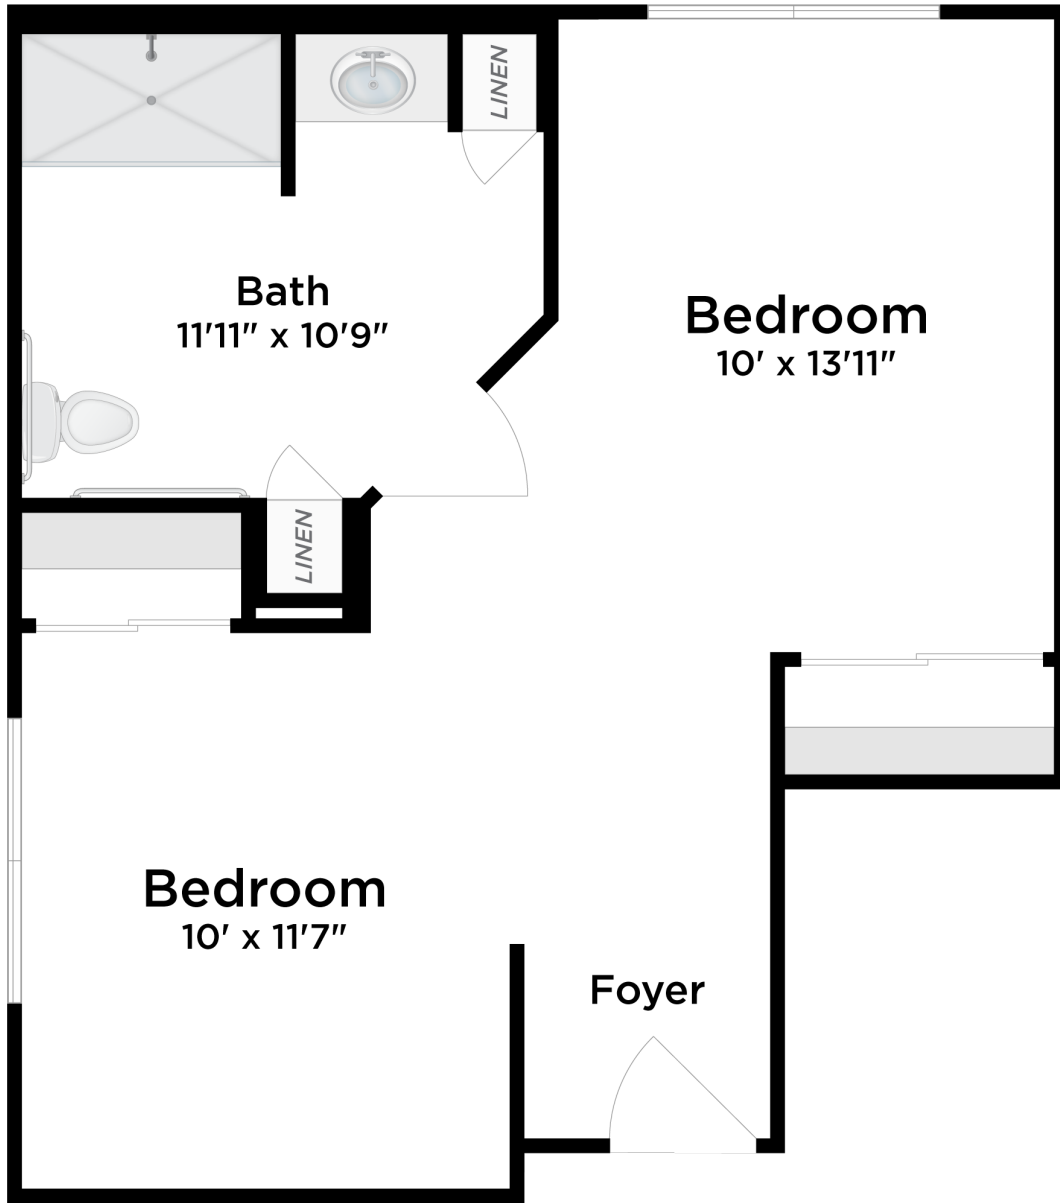

Village Pointe Commons
ENHANCED ASSISTED LIVING

Studio / Companion

approx. unit size: 494 - 644 sq. ft.

\$ _____

All pricing subject to change without notice.