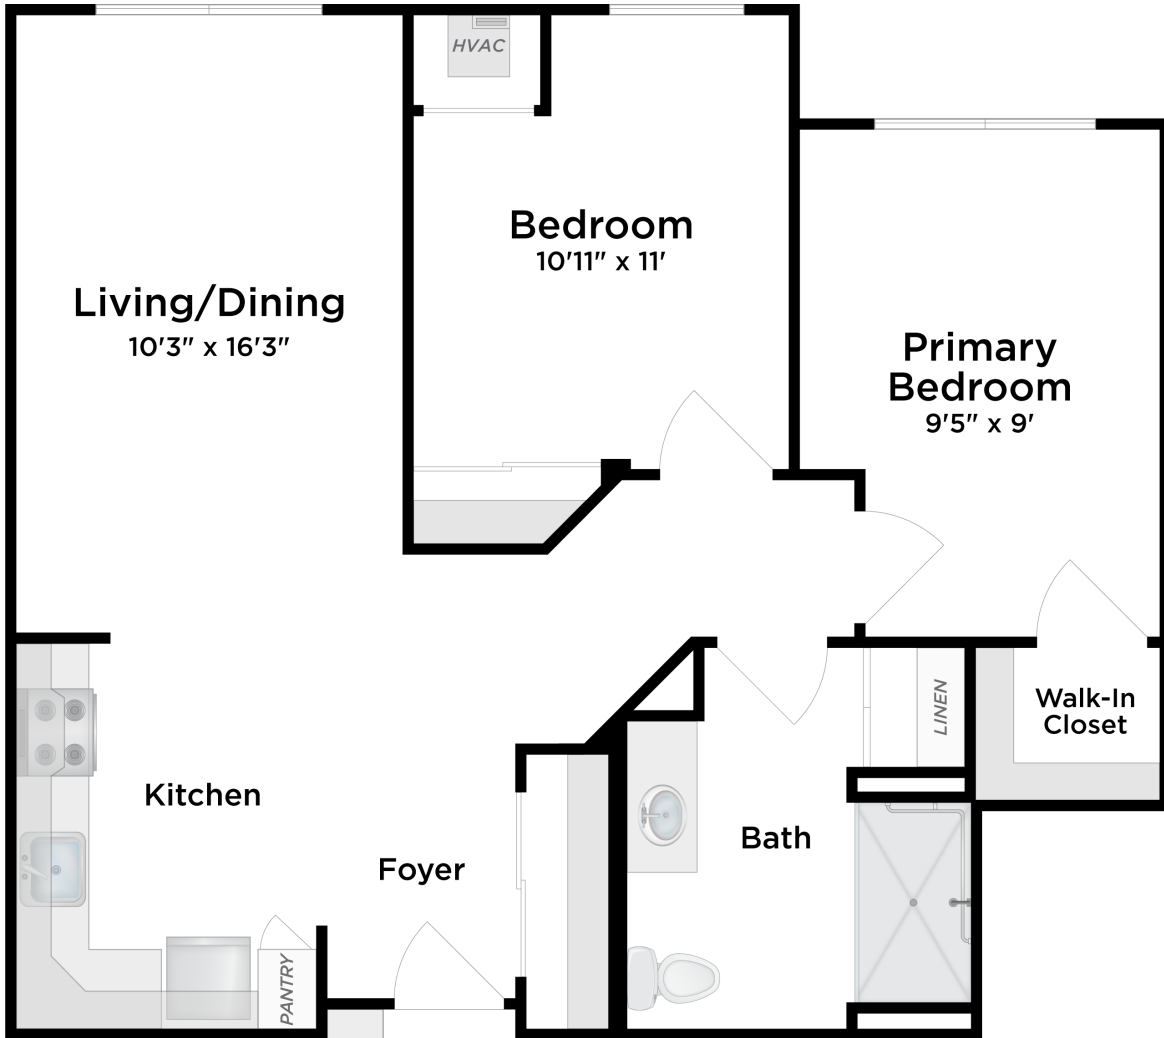

## ASSISTED LIVING

Two Bedroom / Standard D

approx. unit size: 809 sq. ft.

\$ \_\_\_\_\_

*All pricing subject to change without notice.*