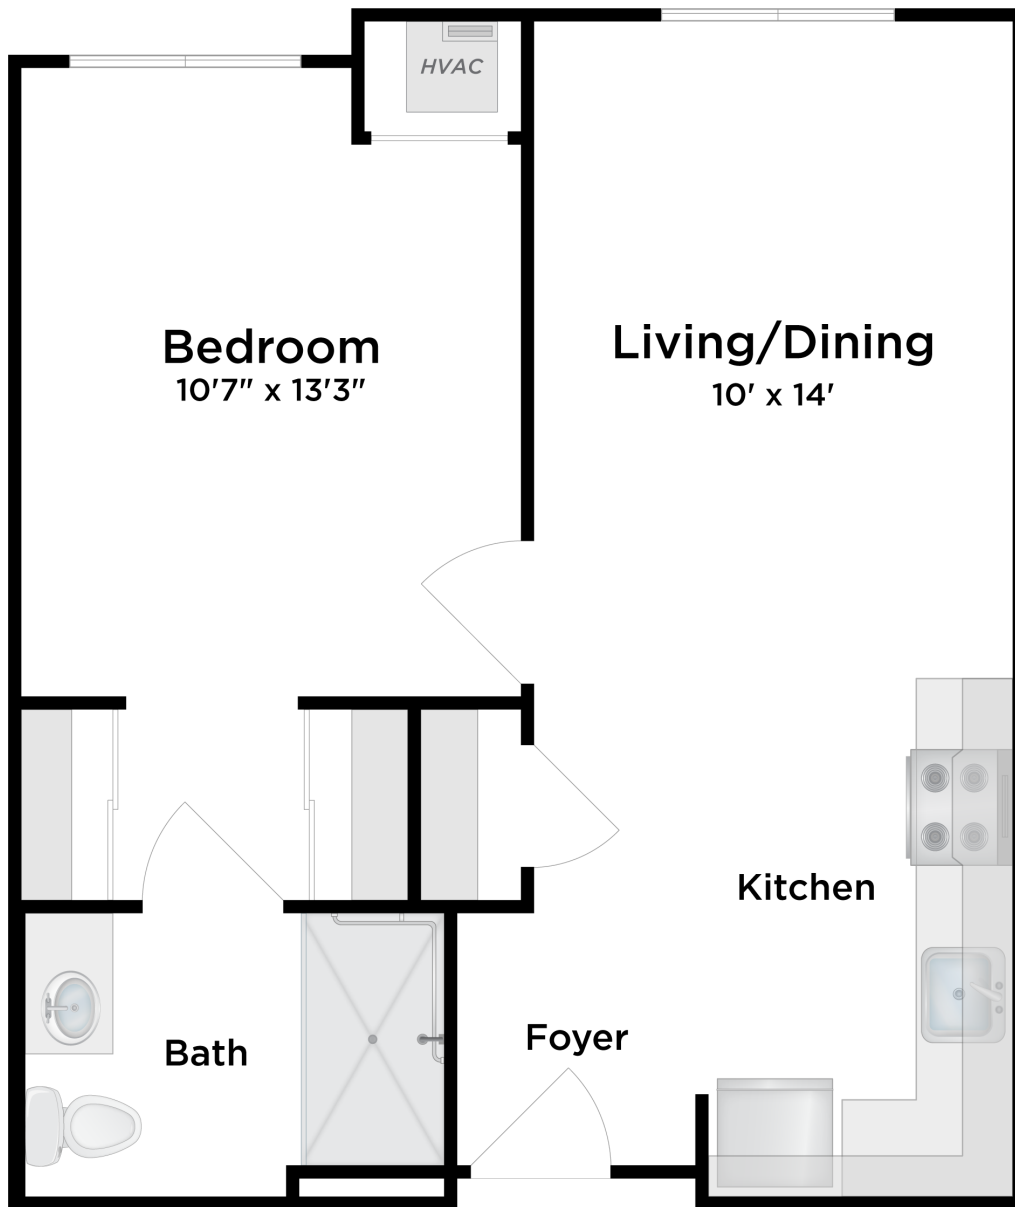

Village Pointe Commons

ASSISTED LIVING

One Bedroom / Standard C

approx. unit size: 561 sq. ft.

\$ _____

All pricing subject to change without notice.