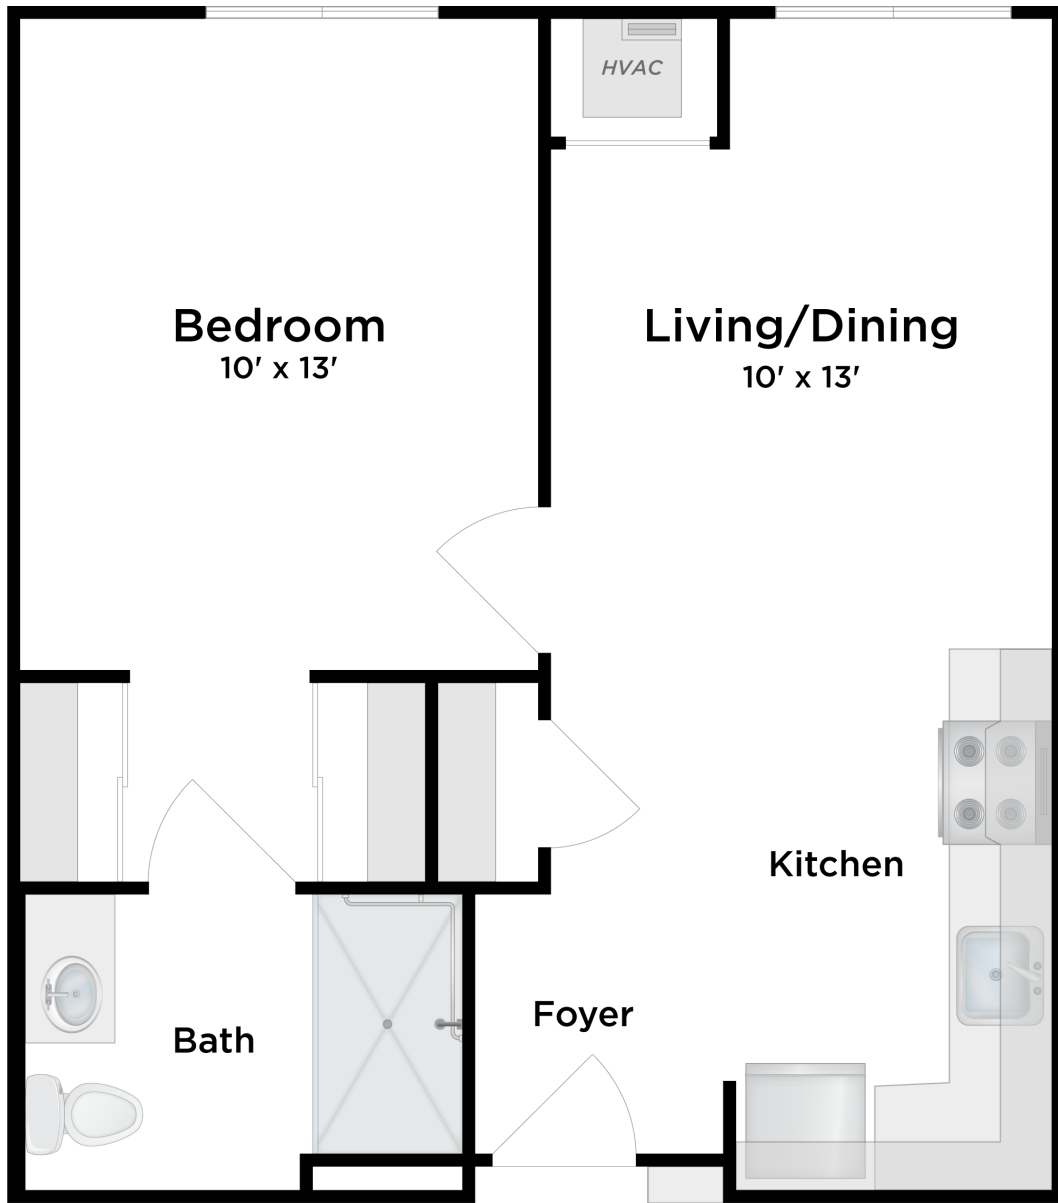

Village Pointe Commons
ASSISTED LIVING

One Bedroom / Standard B

approx. unit size: 547 sq. ft.

\$ _____

All pricing subject to change without notice.