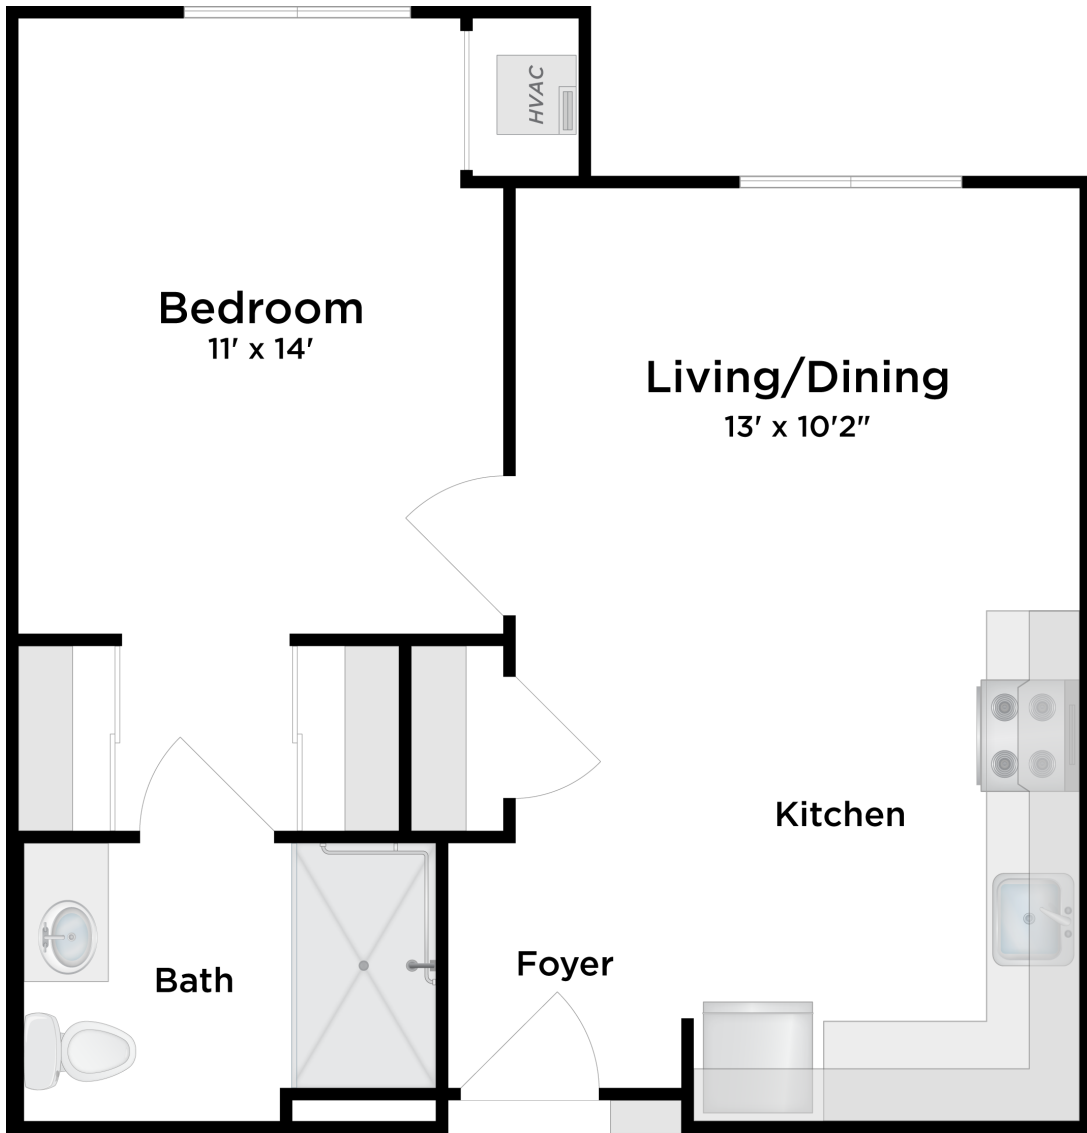

Village Pointe Commons  
ASSISTED LIVING

One Bedroom / Standard A

approx. unit size: 557 sq. ft.

\$ \_\_\_\_\_

*All pricing subject to change without notice.*