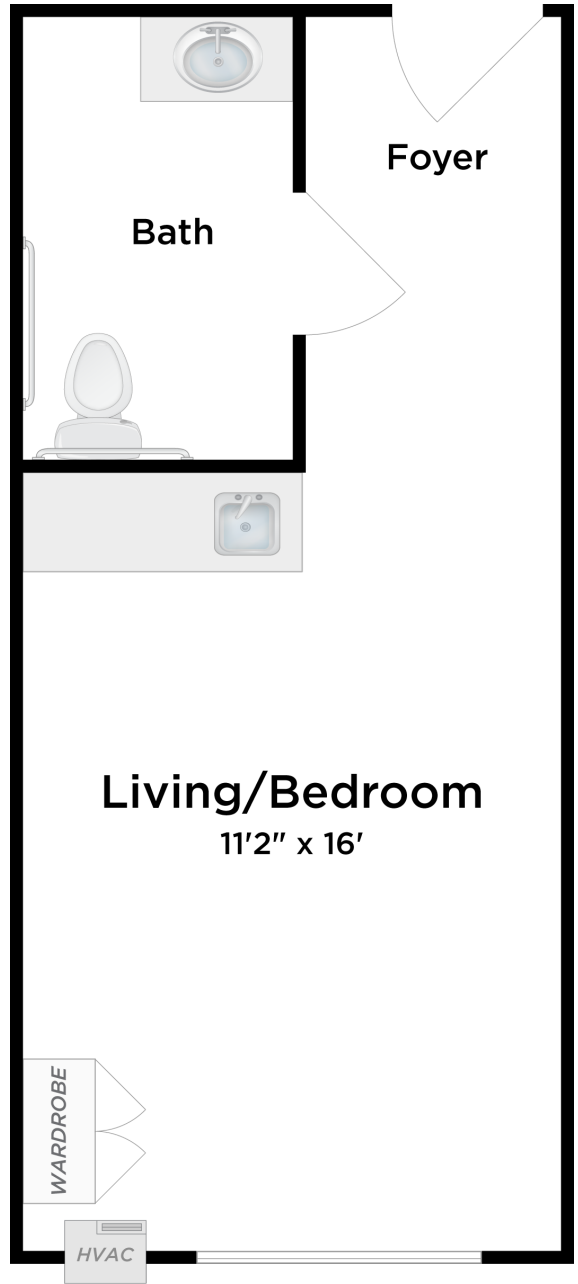

St. Catherine Commons  
BLU GROTTO® MEMORY CARE

Studio / Private

approx. unit size: 307-386 sq. ft.

\$ \_\_\_\_\_

*All pricing subject to change without notice.*