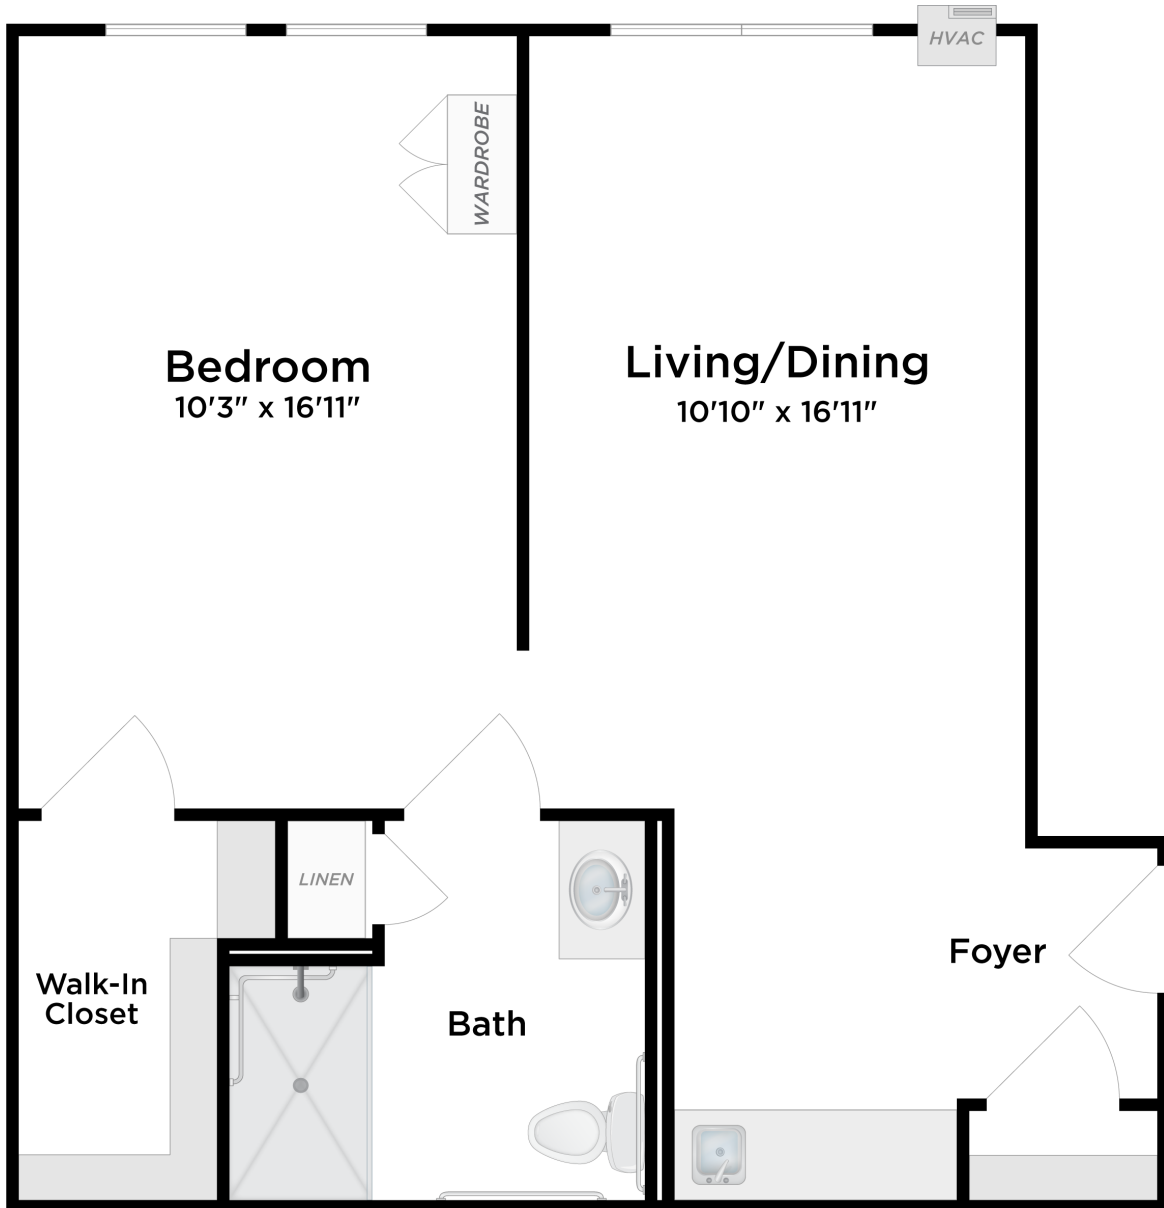

St. Catherine Commons  
BLU GROTTO® MEMORY CARE

Studio / Companion or One-Bedroom Suite

approx. unit size: 508-652 sq. ft.

\$ \_\_\_\_\_

*All pricing subject to change without notice.*