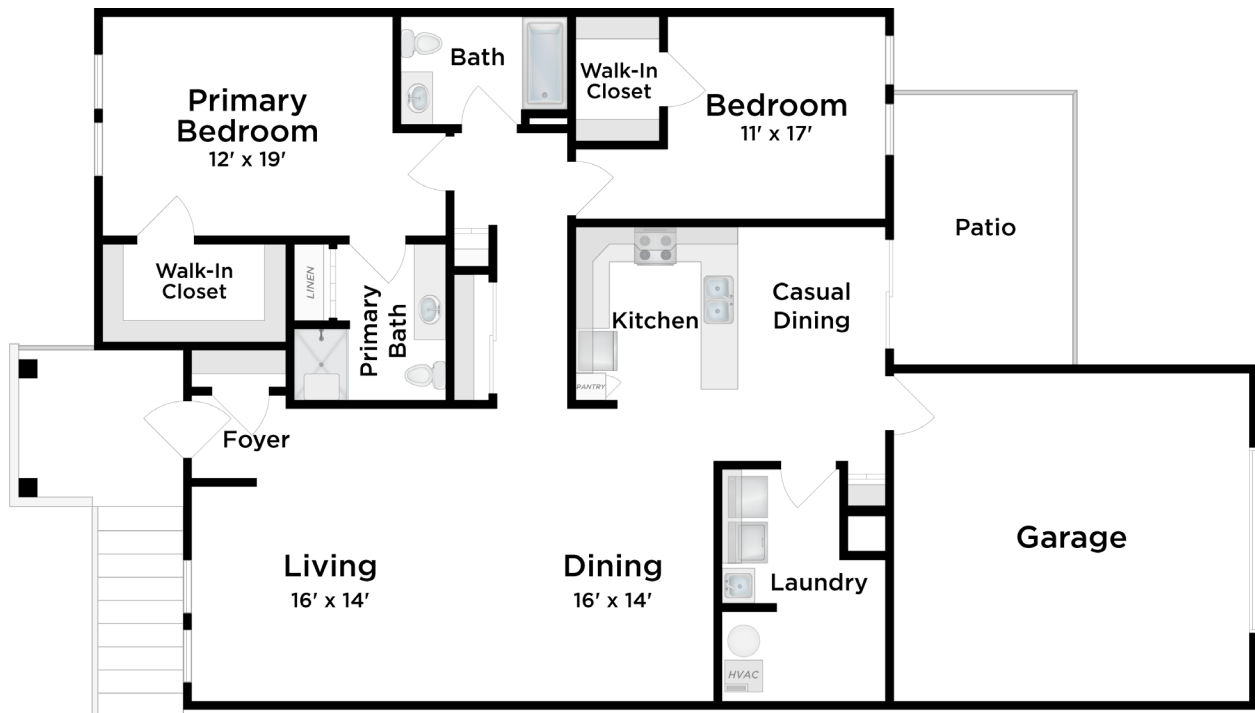

St. Catherine Commons

INDEPENDENT LIVING

Two Bedroom / Villa Ranch Home

approx. unit size: 1,618 sq. ft.

\$ _____

All pricing subject to change without notice.