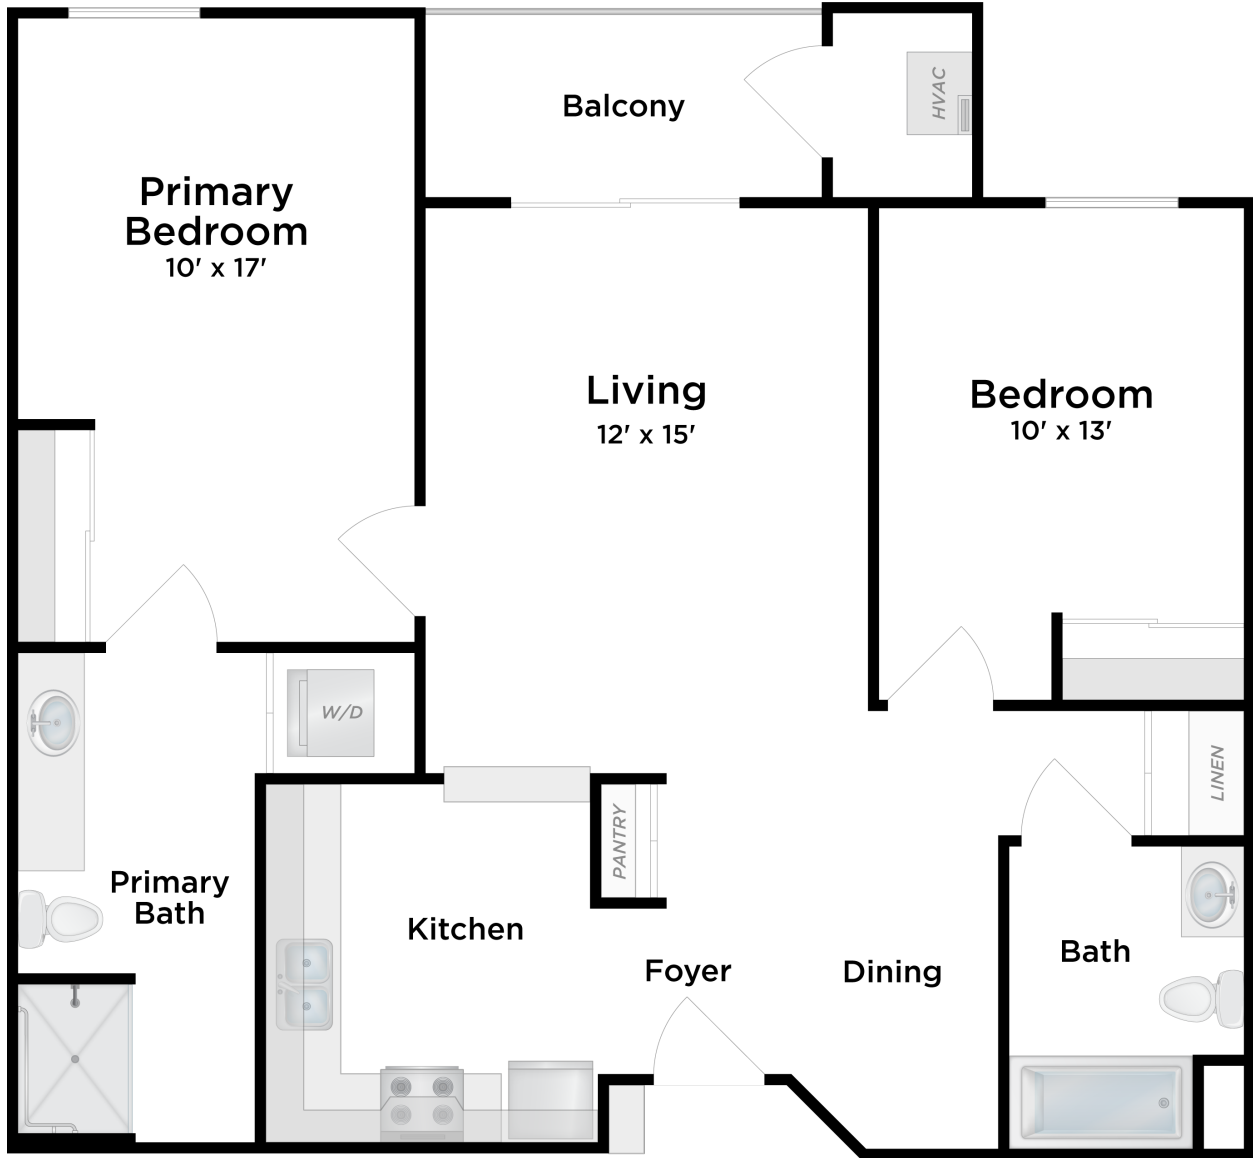

St. Catherine Commons
INDEPENDENT LIVING

Two Bedroom / A3 Classic

approx. unit size: 975 sq. ft.

\$ _____

All pricing subject to change without notice.