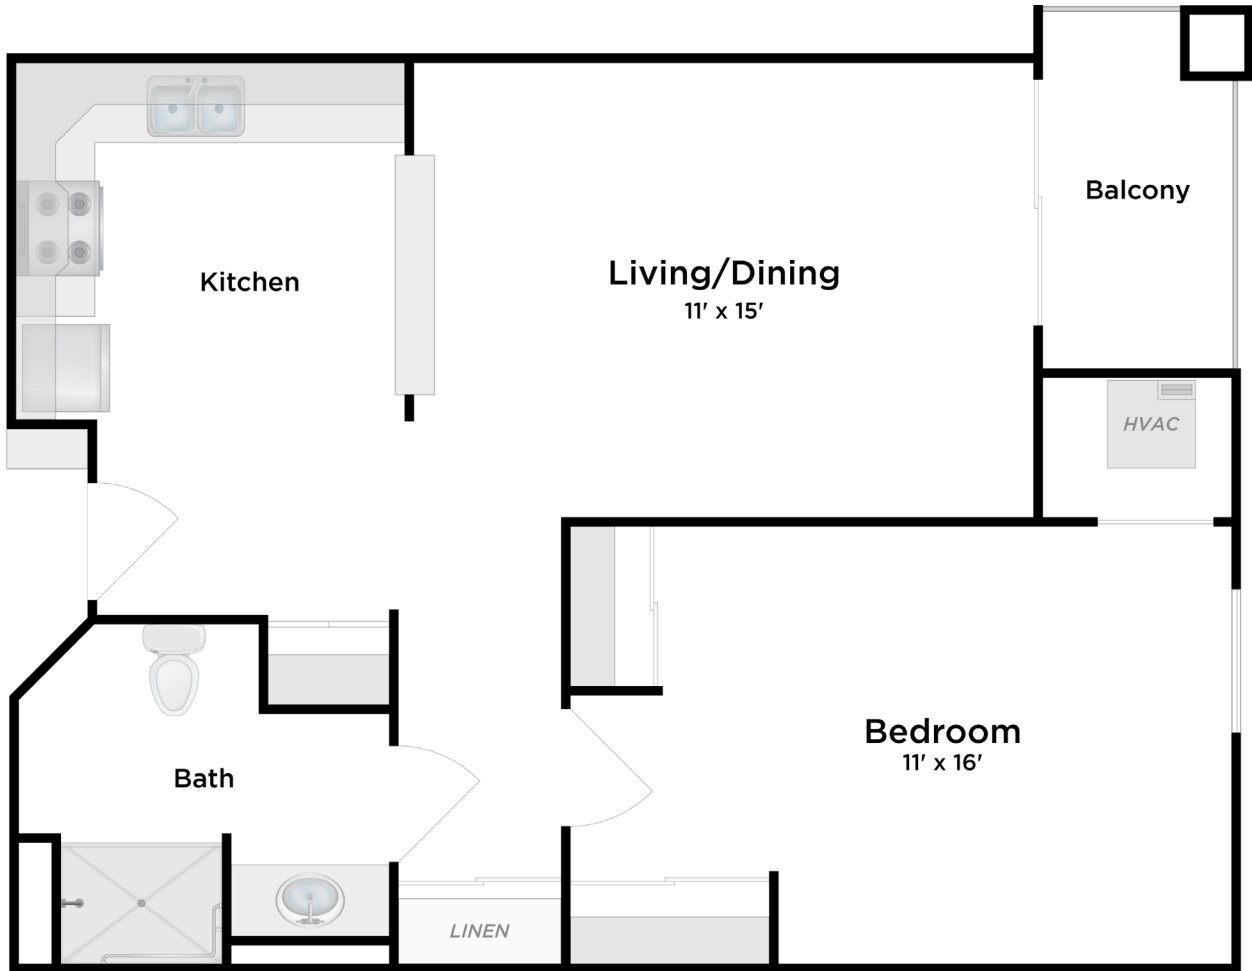

St. Catherine Commons

INDEPENDENT LIVING

One Bedroom / B4 Standard

approx. unit size: 700 sq. ft.

\$ _____

All pricing subject to change without notice.