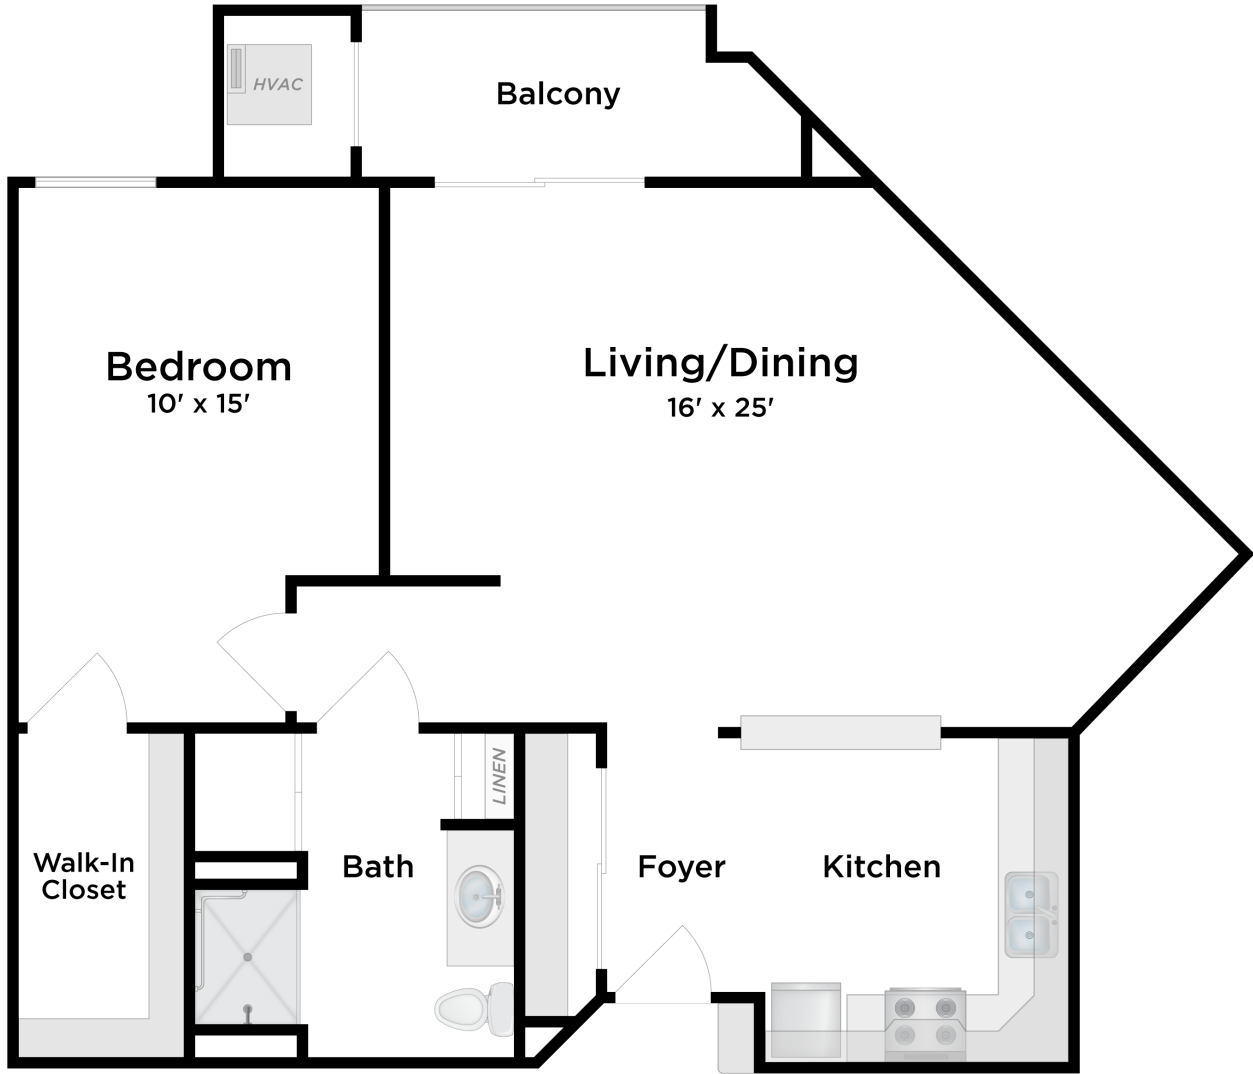

St. Catherine Commons

INDEPENDENT LIVING

One Bedroom / B2 Grand

approx. unit size: 875 sq. ft.

\$ _____

All pricing subject to change without notice.

ST. CATHERINE
COMMONS
a capri community