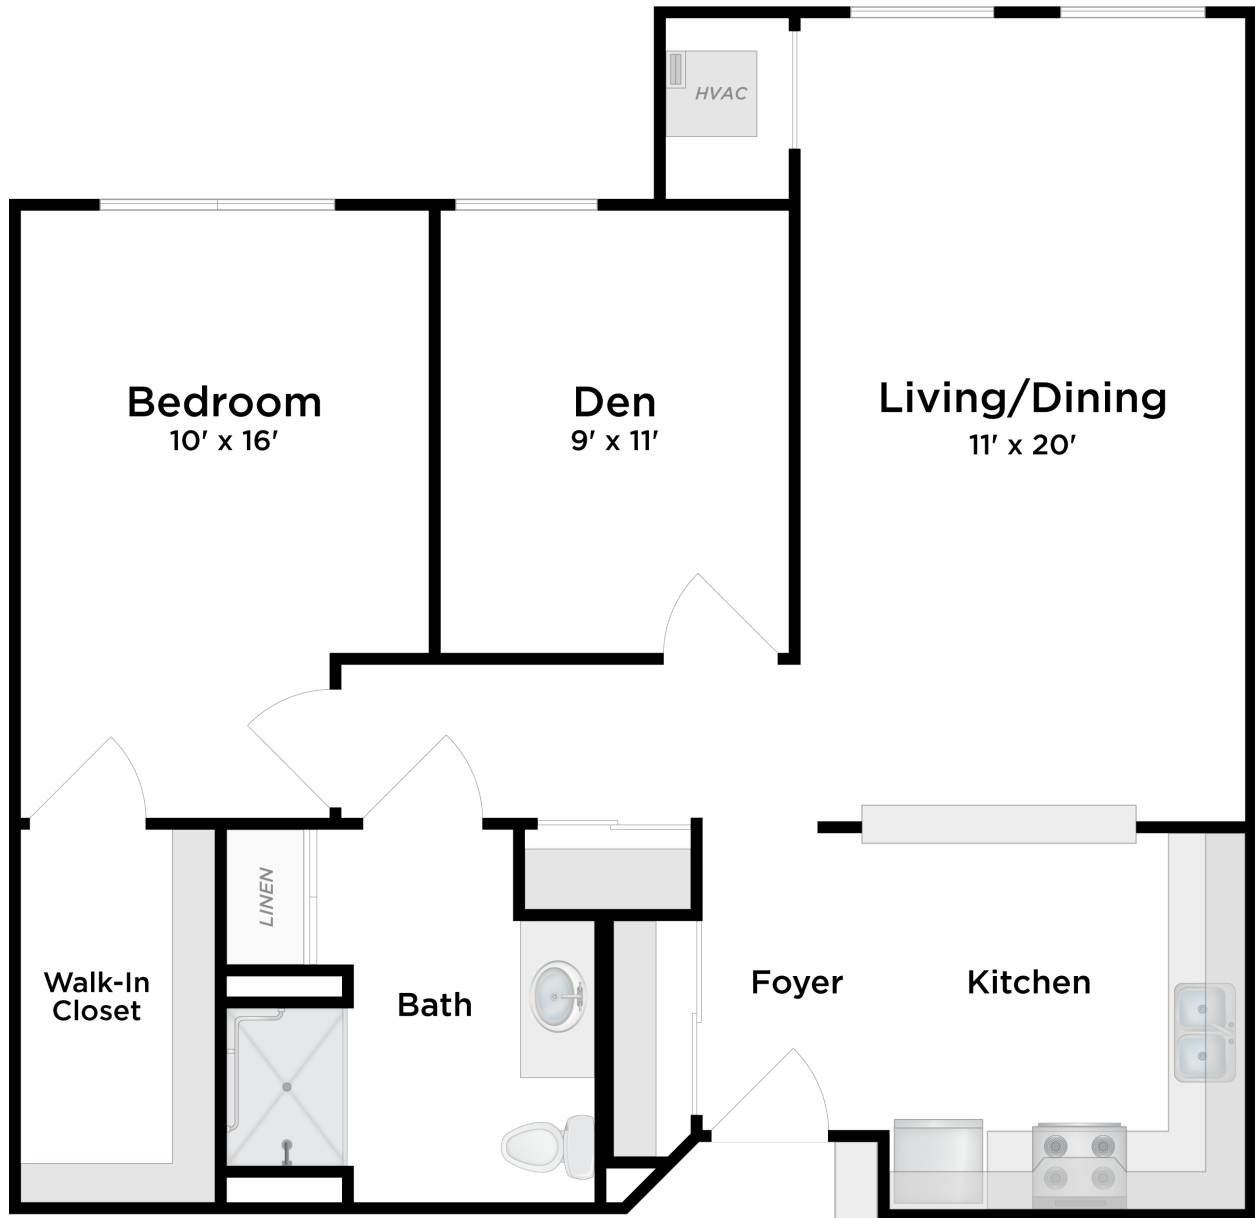

St. Catherine Commons
INDEPENDENT LIVING

One Bedroom / B1 Deluxe

approx. unit size: 920 sq. ft.

\$ _____

All pricing subject to change without notice.