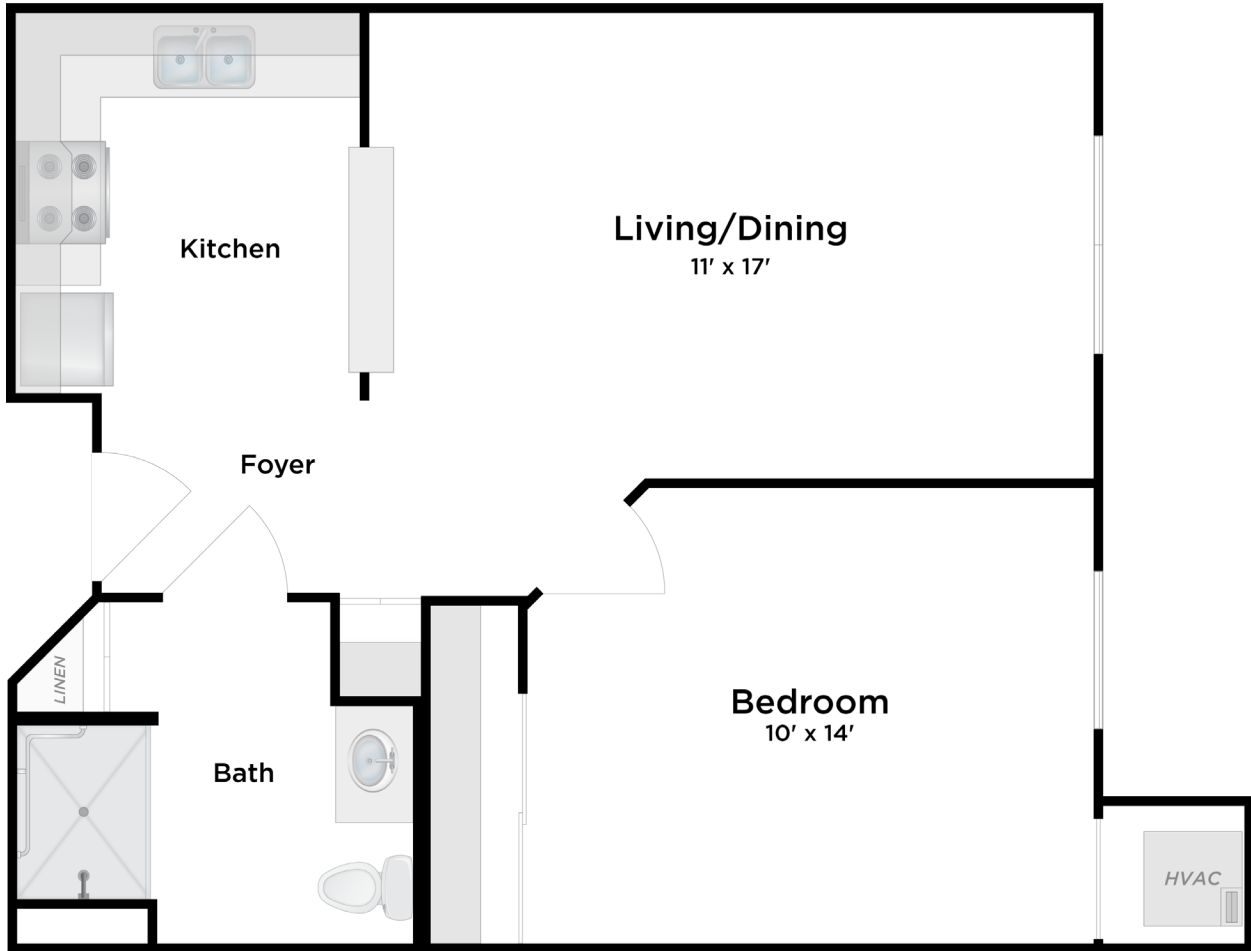

St. Catherine Commons  
**INDEPENDENT LIVING**

One Bedroom / C1

approx. unit size: 610 sq. ft.

\$ \_\_\_\_\_

*All pricing subject to change without notice.*