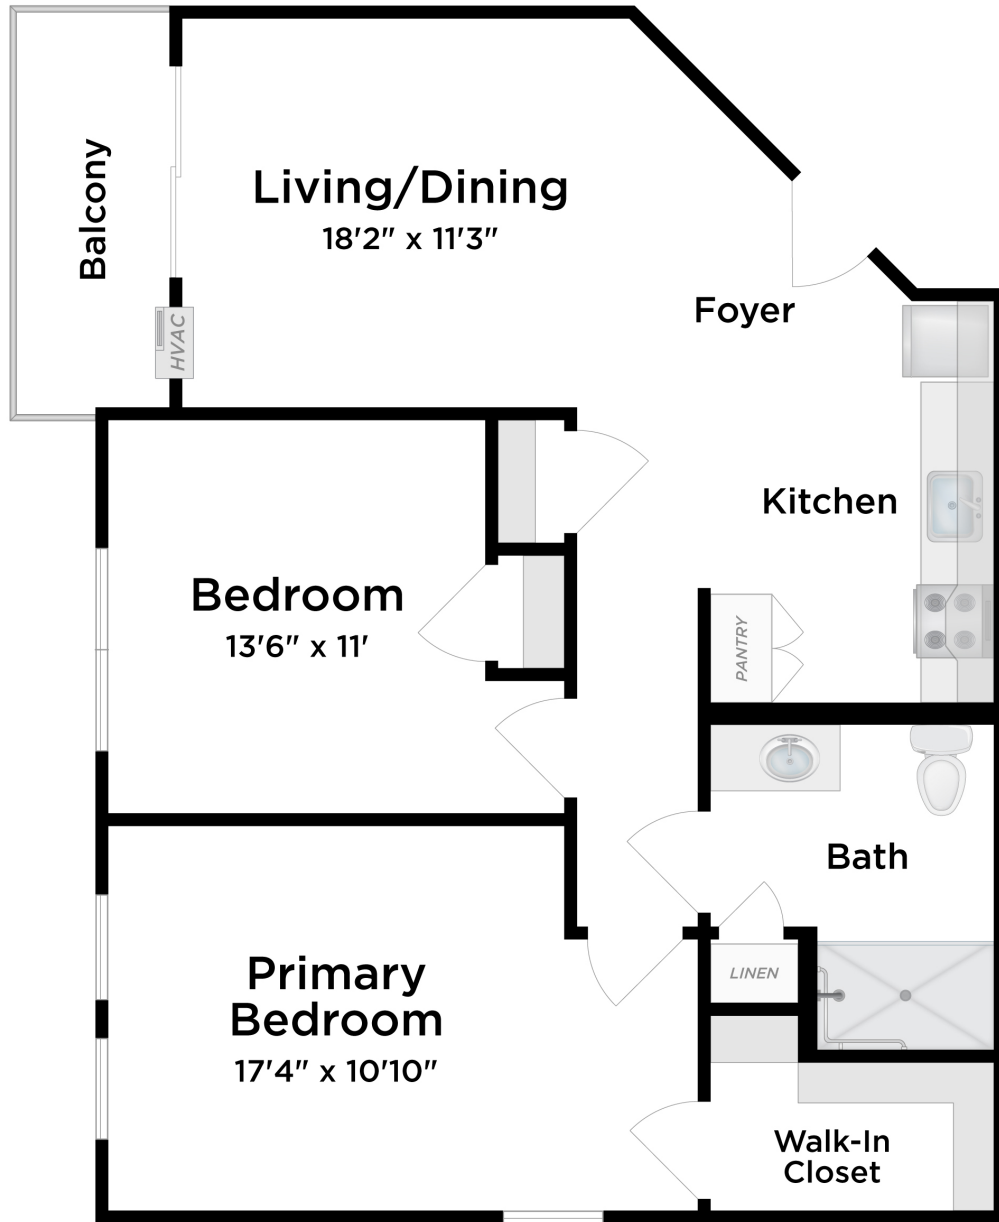

St. Catherine Commons  
ASSISTED LIVING

Two Bedroom / Venician & Abruzzo

approx. unit size: 857 sq. ft.

\$ \_\_\_\_\_

*All pricing subject to change without notice.*