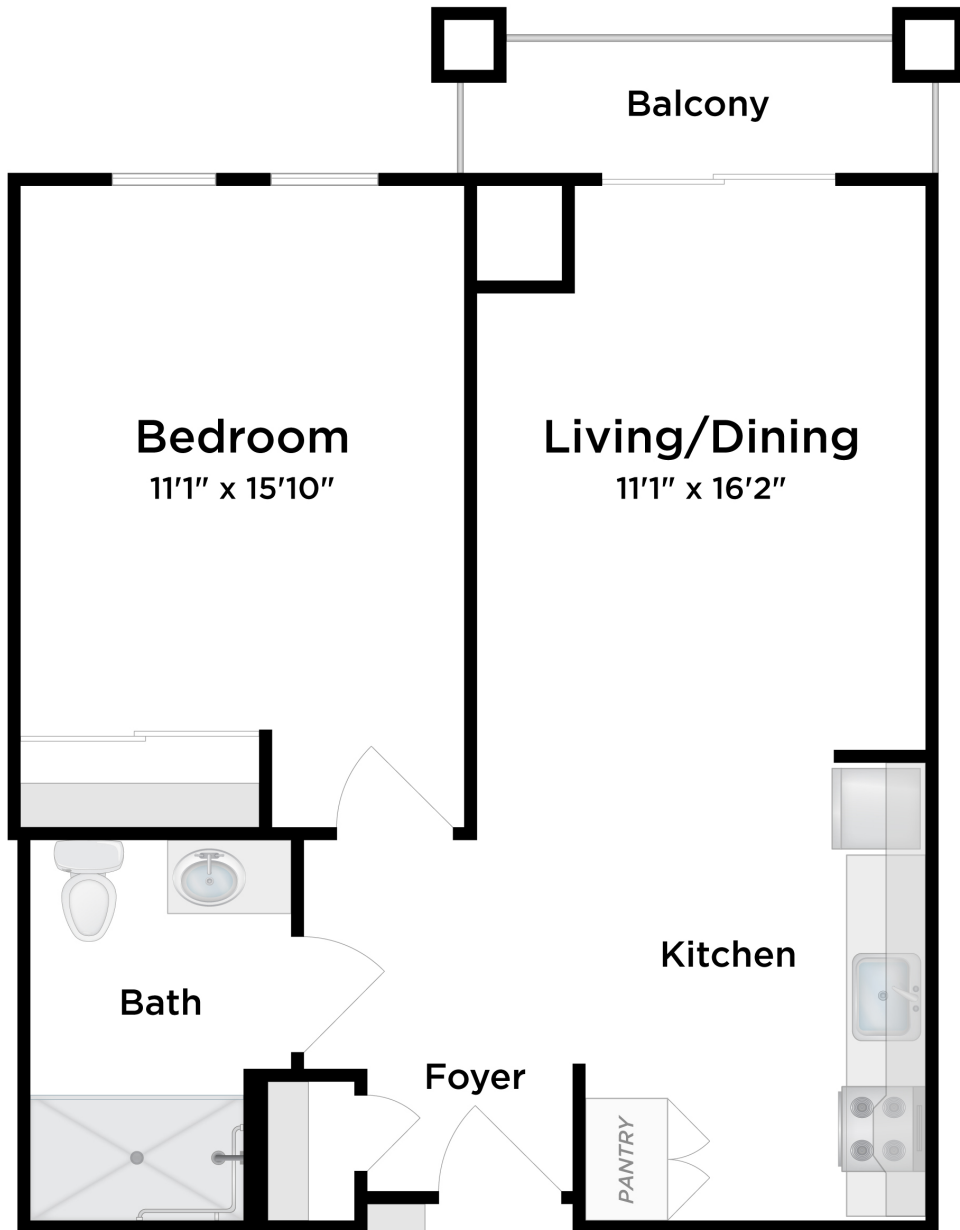

St. Catherine Commons  
ASSISTED LIVING

One Bedroom / Piemonte

approx. unit size: 610 sq. ft.

\$ \_\_\_\_\_

*All pricing subject to change without notice.*