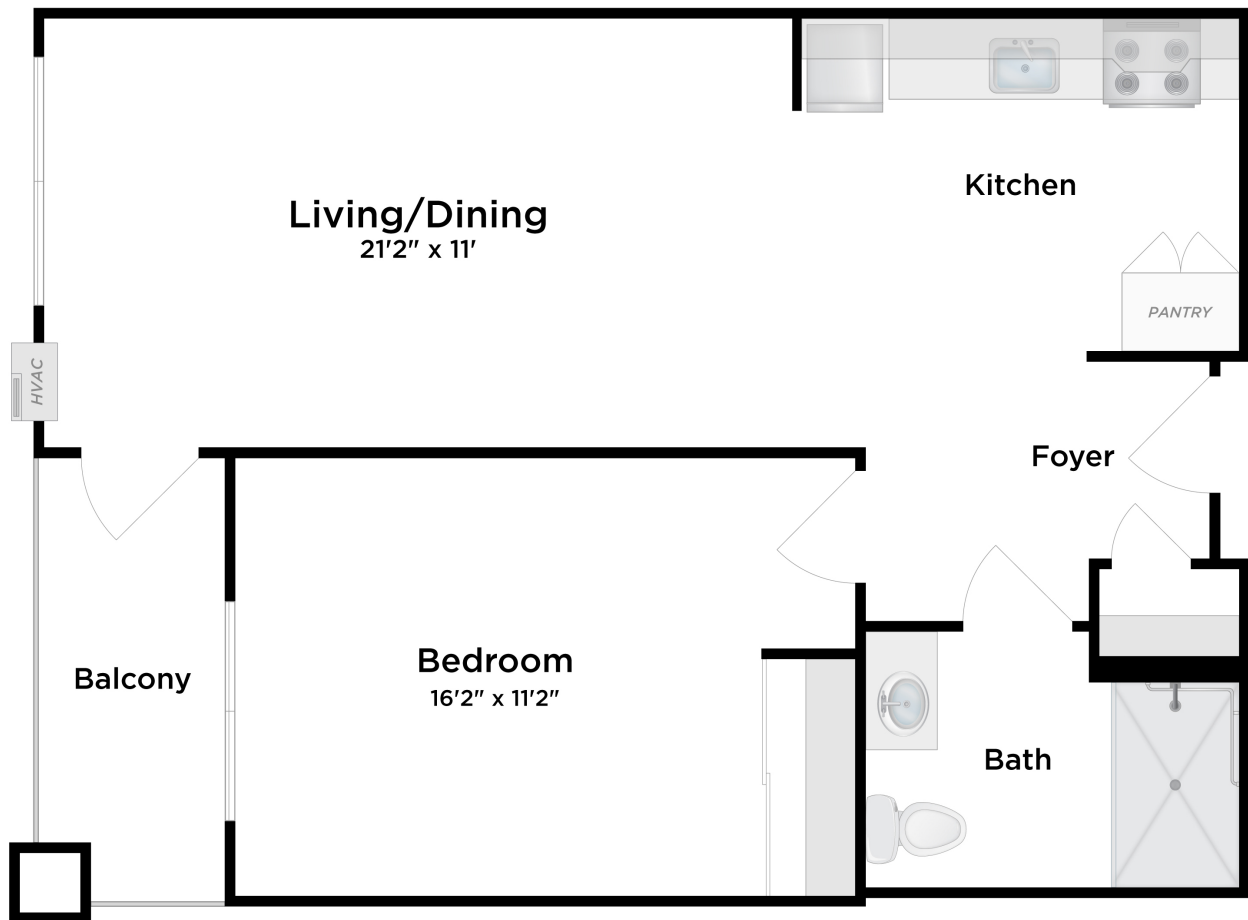

St. Catherine Commons

ASSISTED LIVING

One Bedroom / Calabria

approx. unit size: 669 sq. ft.

\$ _____

All pricing subject to change without notice.