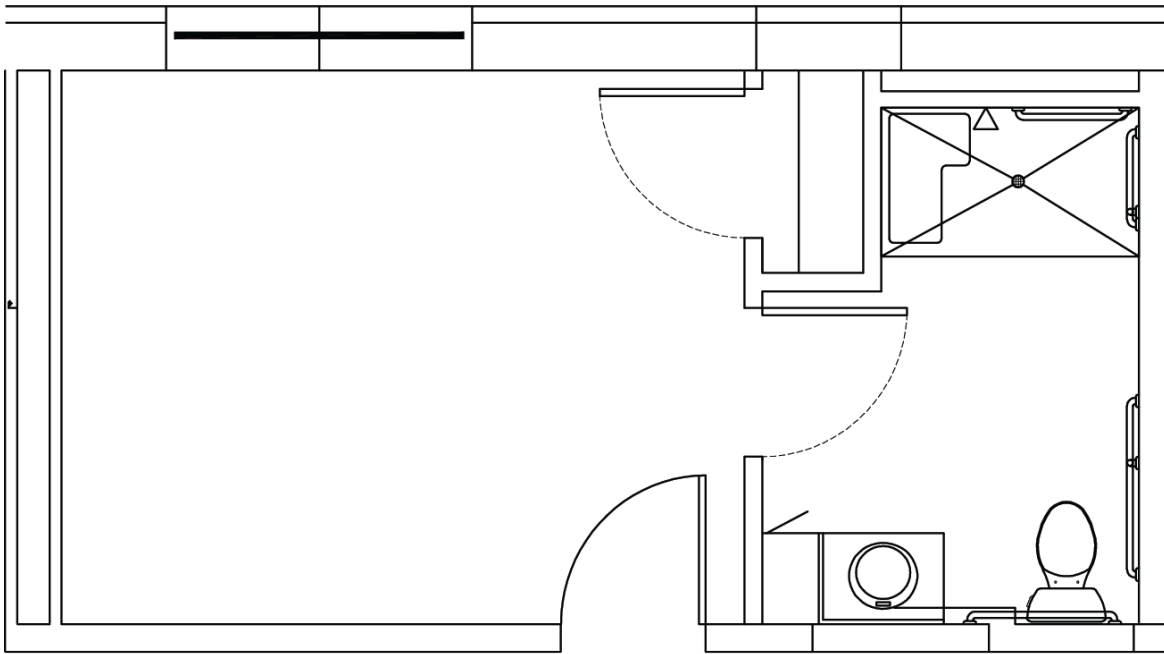

ProHealth Regency Brookfield

MEMORY CARE

Studio / Studio

approx. unit size: 266 - 396 sq. ft.

\$ _____

 **REGENCY BROOKFIELD**

a capri community

All pricing subject to change without notice.