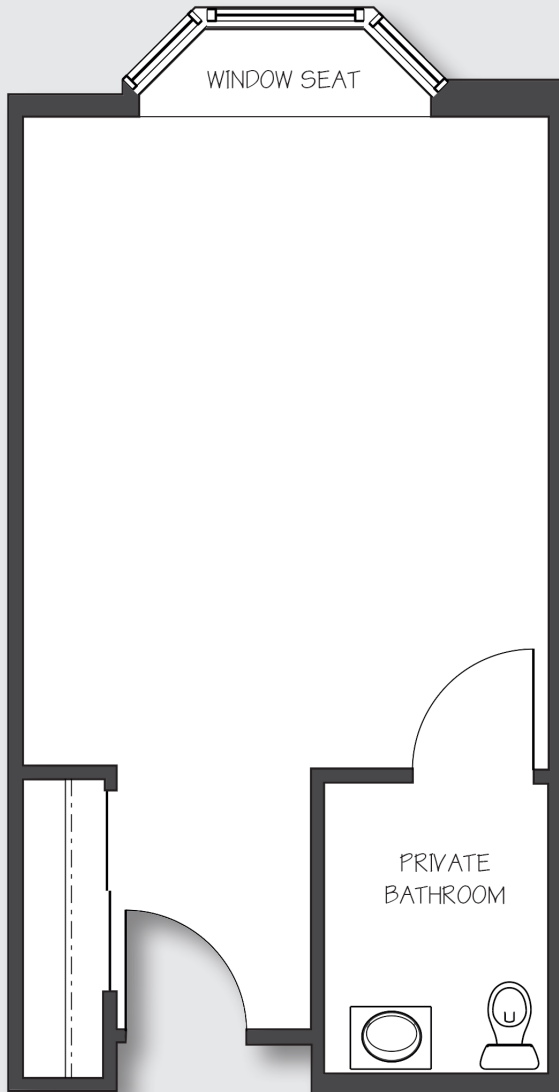

Studio | FLOOR PLAN

Studio

approx. 147 - 295 sq. ft.

\$ _____