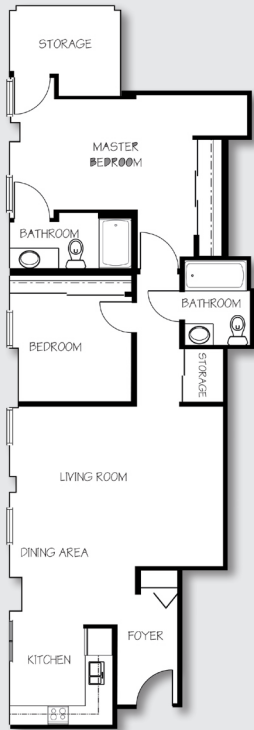

Harbor Campus INDEPENDENT & ASSISTED LIVING

Two Bedroom | FLOOR PLANS

Unit C

approx. 1,075 sq. ft.

\$ _____

Unit B

approx. 1,110 sq. ft.

\$ _____

All pricing subject to change without notice.

Harbor Campus INDEPENDENT & ASSISTED LIVING

Two Bedroom | FLOOR PLANS

Unit N

approx. 1,115 sq. ft.

\$ _____

Unit K

approx. 1,120 sq. ft.

\$ _____

All pricing subject to change without notice.

Two Bedroom | FLOOR PLANS

Unit A
approx. 1,170 sq. ft.

\$ _____

Unit E
approx. 1,330 sq. ft.

\$ _____

Harbor Campus INDEPENDENT & ASSISTED LIVING

Two Bedroom | FLOOR PLANS

Unit M

approx. 1,420 sq. ft.

\$ _____

Unit J

approx. 1,480 sq. ft.

\$ _____

All pricing subject to change without notice.