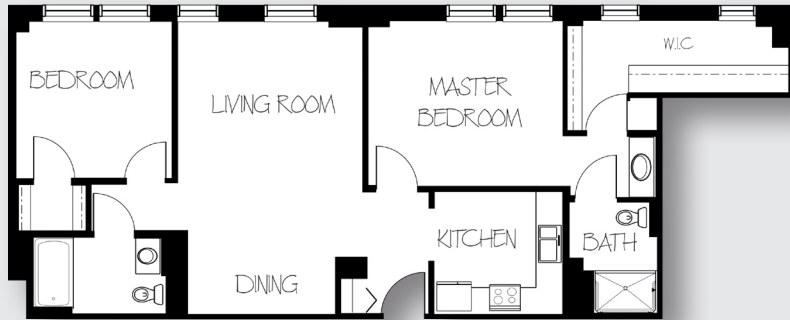

Harbor Campus INDEPENDENT & ASSISTED LIVING

Two Bedroom | FLOOR PLANS

Unit C

approx. 1,075 sq. ft.

\$ _____

Unit B

approx. 1,110 sq. ft.

\$ _____

All pricing subject to change without notice.

Harbor Campus INDEPENDENT & ASSISTED LIVING

Two Bedroom | FLOOR PLANS

Unit N

approx. 1,115 sq. ft.

\$ _____

Unit K

approx. 1,120 sq. ft.

\$ _____

All pricing subject to change without notice.

Two Bedroom | FLOOR PLANS

Unit A
approx. 1,170 sq. ft.

\$ _____

Unit E
approx. 1,330 sq. ft.

\$ _____

Harbor Campus INDEPENDENT & ASSISTED LIVING

Two Bedroom | FLOOR PLANS

Unit M

approx. 1,420 sq. ft.

\$ _____

Unit J

approx. 1,480 sq. ft.

\$ _____

All pricing subject to change without notice.