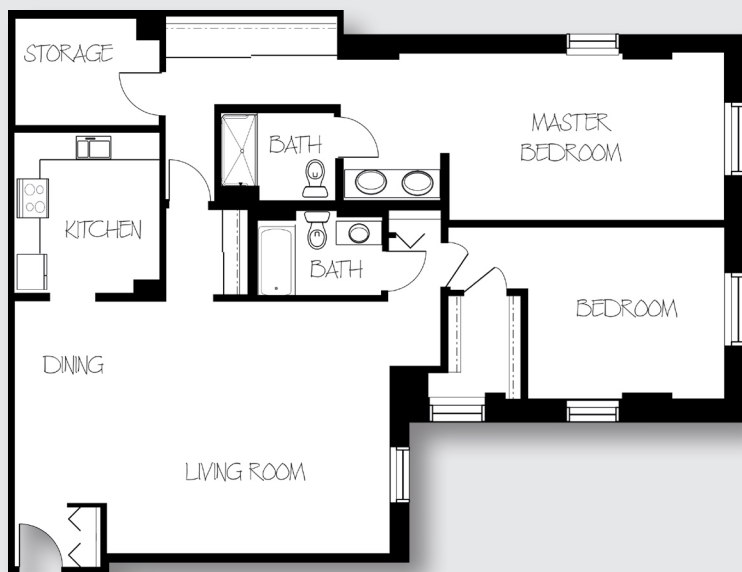

Harbor Campus INDEPENDENT & ASSISTED LIVING

Two Bedroom | FLOOR PLANS

Unit C

approx. 1,075 sq. ft.

\$ _____

Unit B

approx. 1,110 sq. ft.

\$ _____

All pricing subject to change without notice.

Harbor Campus INDEPENDENT & ASSISTED LIVING

Two Bedroom | FLOOR PLANS

Unit N

approx. 1,115 sq. ft.

\$ _____

Unit K

approx. 1,120 sq. ft.

\$ _____

All pricing subject to change without notice.

Two Bedroom | FLOOR PLANS

Unit A
approx. 1,170 sq. ft.

\$ _____

Unit E
approx. 1,330 sq. ft.

\$ _____

Harbor Campus INDEPENDENT & ASSISTED LIVING

Two Bedroom | FLOOR PLANS

Unit M

approx. 1,420 sq. ft.

\$ _____

Unit J

approx. 1,480 sq. ft.

\$ _____

All pricing subject to change without notice.