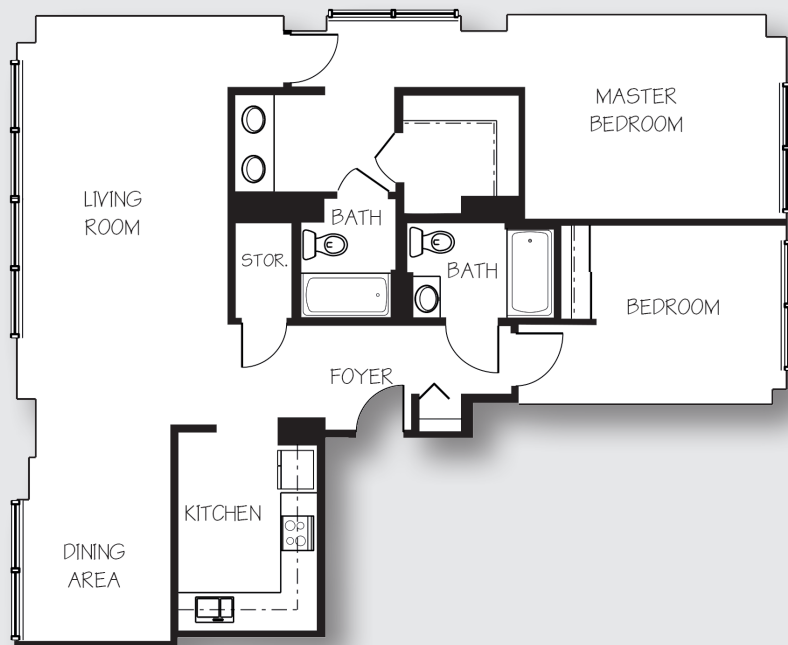

Harbor Campus INDEPENDENT & ASSISTED LIVING

Two Bedroom | FLOOR PLANS

Unit C

approx. 1,075 sq. ft.

\$ _____

Unit B

approx. 1,110 sq. ft.

\$ _____

All pricing subject to change without notice.

Harbor Campus INDEPENDENT & ASSISTED LIVING

Two Bedroom | FLOOR PLANS

Unit N

approx. 1,115 sq. ft.

\$ _____

Unit K

approx. 1,120 sq. ft.

\$ _____

All pricing subject to change without notice.

Two Bedroom | FLOOR PLANS

Unit A
approx. 1,170 sq. ft.

\$ _____

Unit E
approx. 1,330 sq. ft.

\$ _____

Harbor Campus INDEPENDENT & ASSISTED LIVING

Two Bedroom | FLOOR PLANS

Unit M

approx. 1,420 sq. ft.

\$ _____

Unit J

approx. 1,480 sq. ft.

\$ _____

All pricing subject to change without notice.