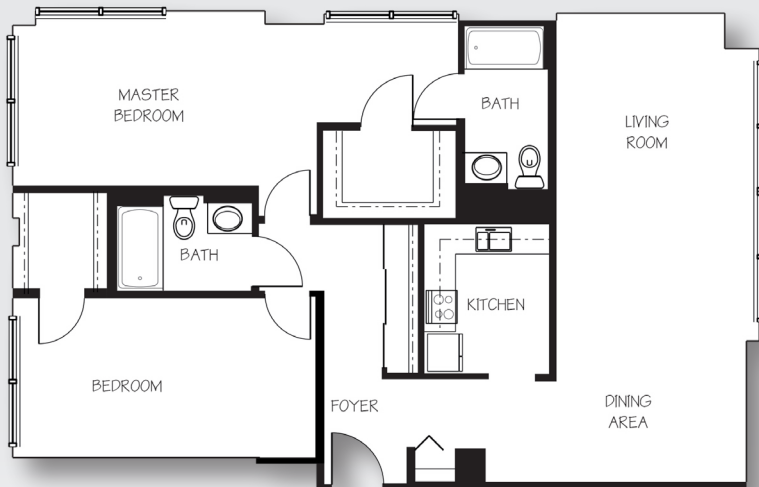

Harbor Campus INDEPENDENT & ASSISTED LIVING

Two Bedroom | FLOOR PLANS

Unit C

approx. 1,075 sq. ft.

\$ _____

Unit B

approx. 1,110 sq. ft.

\$ _____

All pricing subject to change without notice.

Harbor Campus INDEPENDENT & ASSISTED LIVING

Two Bedroom | FLOOR PLANS

Unit N

approx. 1,115 sq. ft.

\$ _____

Unit K

approx. 1,120 sq. ft.

\$ _____

All pricing subject to change without notice.

Two Bedroom | FLOOR PLANS

Unit A
approx. 1,170 sq. ft.

\$ _____

Unit E
approx. 1,330 sq. ft.

\$ _____

Harbor Campus INDEPENDENT & ASSISTED LIVING

Two Bedroom | FLOOR PLANS

Unit M

approx. 1,420 sq. ft.

\$ _____

Unit J

approx. 1,480 sq. ft.

\$ _____

All pricing subject to change without notice.