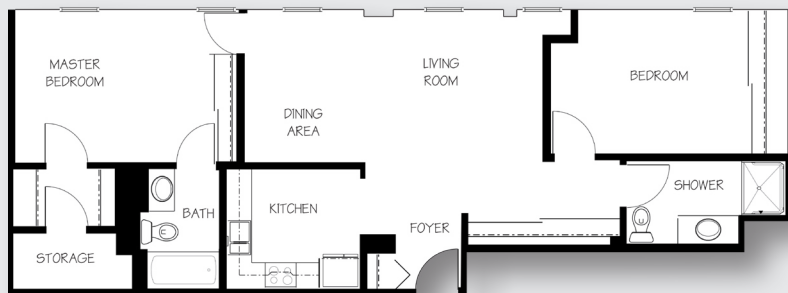

Harbor Campus INDEPENDENT & ASSISTED LIVING

Two Bedroom | FLOOR PLANS

Unit C

approx. 1,075 sq. ft.

\$ _____

Unit B

approx. 1,110 sq. ft.

\$ _____

All pricing subject to change without notice.

Harbor Campus INDEPENDENT & ASSISTED LIVING

Two Bedroom | FLOOR PLANS

Unit N

approx. 1,115 sq. ft.

\$ _____

Unit K

approx. 1,120 sq. ft.

\$ _____

All pricing subject to change without notice.

Two Bedroom | FLOOR PLANS

Unit A
approx. 1,170 sq. ft.

\$ _____

Unit E
approx. 1,330 sq. ft.

\$ _____

Harbor Campus INDEPENDENT & ASSISTED LIVING

Two Bedroom | FLOOR PLANS

Unit M

approx. 1,420 sq. ft.

\$ _____

Unit J

approx. 1,480 sq. ft.

\$ _____

All pricing subject to change without notice.