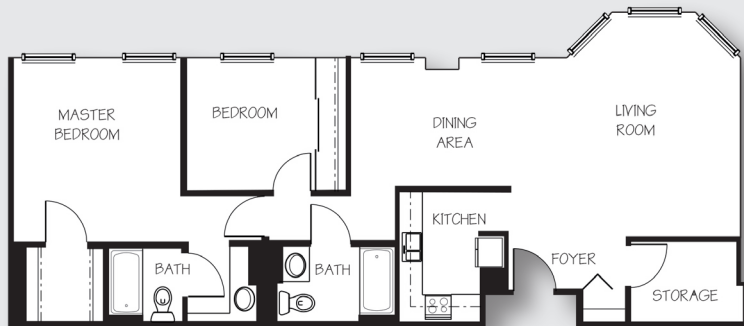

Harbor Campus INDEPENDENT & ASSISTED LIVING

Two Bedroom | FLOOR PLANS

Unit C

approx. 1,075 sq. ft.

\$ _____

Unit B

approx. 1,110 sq. ft.

\$ _____

All pricing subject to change without notice.

Harbor Campus INDEPENDENT & ASSISTED LIVING

Two Bedroom | FLOOR PLANS

Unit N

approx. 1,115 sq. ft.

\$ _____

Unit K

approx. 1,120 sq. ft.

\$ _____

All pricing subject to change without notice.

Two Bedroom | FLOOR PLANS

Unit A
approx. 1,170 sq. ft.

\$ _____

Unit E
approx. 1,330 sq. ft.

\$ _____

Harbor Campus INDEPENDENT & ASSISTED LIVING

Two Bedroom | FLOOR PLANS

Unit M

approx. 1,420 sq. ft.

\$ _____

Unit J

approx. 1,480 sq. ft.

\$ _____

All pricing subject to change without notice.