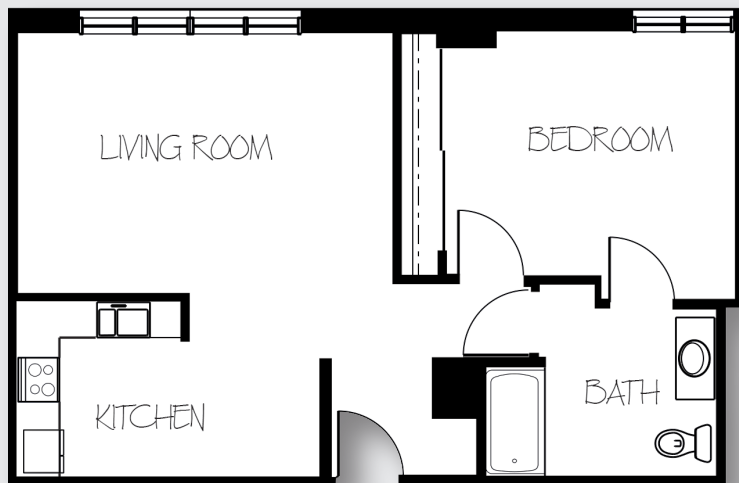

One Bedroom | FLOOR PLANS

Unit G

approx. 570 sq. ft.

\$ \_\_\_\_\_

Unit H

approx. 635 sq. ft.

\$ \_\_\_\_\_

One Bedroom | FLOOR PLANS

Unit F  
approx. 725 sq. ft.

\$ \_\_\_\_\_

Unit I  
approx. 730 sq. ft.

\$ \_\_\_\_\_

One Bedroom | FLOOR PLANS

Unit O  
approx. 780 sq. ft.

\$ \_\_\_\_\_

Unit D  
approx. 830 sq. ft.

## One Bedroom | FLOOR PLANS

Unit L  
approx. 950 sq. ft.

\$ \_\_\_\_\_

*All pricing subject to change without notice.*