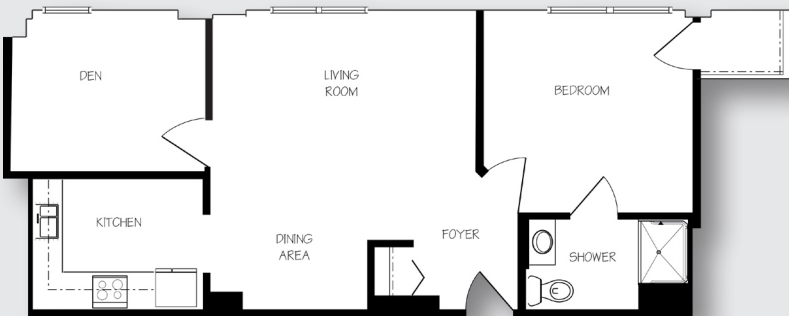

One Bedroom | FLOOR PLANS

Unit G

approx. 570 sq. ft.

\$ \_\_\_\_\_

Unit H

approx. 635 sq. ft.

\$ \_\_\_\_\_

One Bedroom | FLOOR PLANS

Unit F  
approx. 725 sq. ft.

\$ \_\_\_\_\_

Unit I  
approx. 730 sq. ft.

\$ \_\_\_\_\_

One Bedroom | FLOOR PLANS

Unit O  
approx. 780 sq. ft.

\$ \_\_\_\_\_

Unit D  
approx. 830 sq. ft.

## One Bedroom | FLOOR PLANS

Unit L  
approx. 950 sq. ft.

\$ \_\_\_\_\_

*All pricing subject to change without notice.*