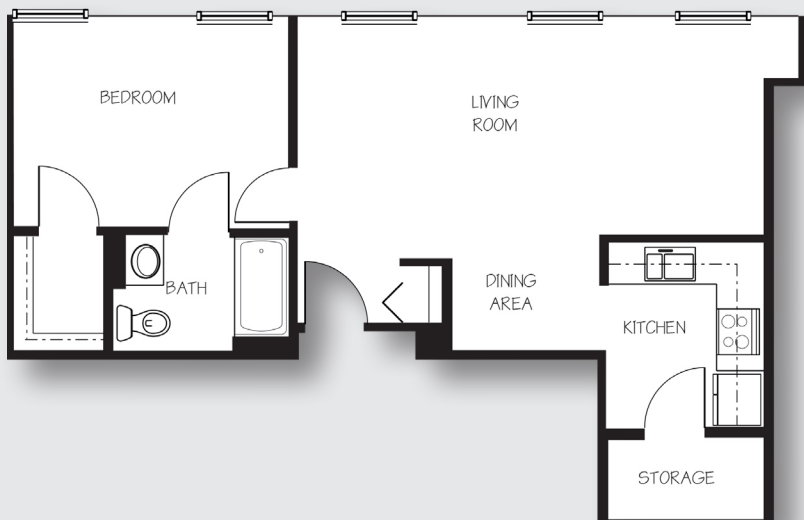

One Bedroom | FLOOR PLANS

Unit G

approx. 570 sq. ft.

\$ \_\_\_\_\_

Unit H

approx. 635 sq. ft.

\$ \_\_\_\_\_

One Bedroom | FLOOR PLANS

Unit F  
approx. 725 sq. ft.

\$ \_\_\_\_\_

Unit I  
approx. 730 sq. ft.

\$ \_\_\_\_\_

One Bedroom | FLOOR PLANS

Unit O  
approx. 780 sq. ft.

\$ \_\_\_\_\_

Unit D  
approx. 830 sq. ft.

## One Bedroom | FLOOR PLANS

Unit L  
approx. 950 sq. ft.

\$ \_\_\_\_\_

*All pricing subject to change without notice.*