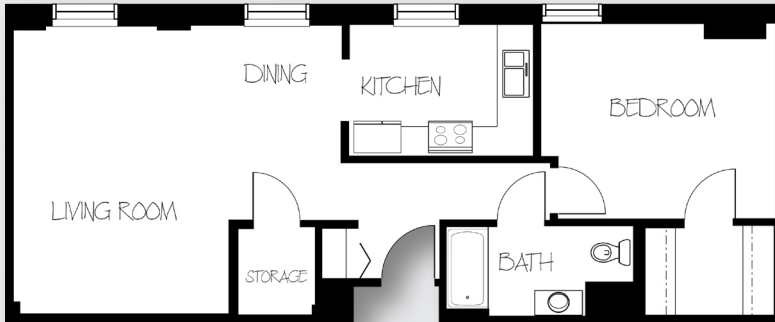

One Bedroom | FLOOR PLANS

Unit G

approx. 570 sq. ft.

\$ \_\_\_\_\_

Unit H

approx. 635 sq. ft.

\$ \_\_\_\_\_

One Bedroom | FLOOR PLANS

Unit F  
approx. 725 sq. ft.

\$ \_\_\_\_\_

Unit I  
approx. 730 sq. ft.

\$ \_\_\_\_\_

One Bedroom | FLOOR PLANS

Unit O  
approx. 780 sq. ft.

\$ \_\_\_\_\_

Unit D  
approx. 830 sq. ft.

## One Bedroom | FLOOR PLANS

Unit L  
approx. 950 sq. ft.

\$ \_\_\_\_\_

*All pricing subject to change without notice.*