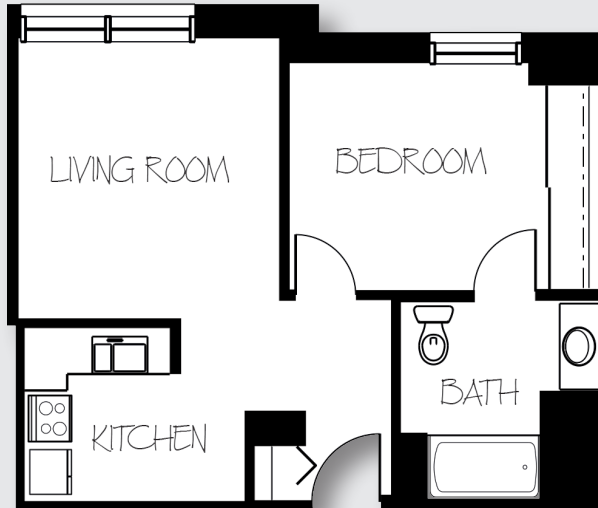

One Bedroom | FLOOR PLANS

Unit G

approx. 570 sq. ft.

\$ \_\_\_\_\_

Unit H

approx. 635 sq. ft.

\$ \_\_\_\_\_

One Bedroom | FLOOR PLANS

Unit F  
approx. 725 sq. ft.

\$ \_\_\_\_\_

Unit I  
approx. 730 sq. ft.

\$ \_\_\_\_\_

One Bedroom | FLOOR PLANS

Unit O  
approx. 780 sq. ft.

\$ \_\_\_\_\_

Unit D  
approx. 830 sq. ft.

## One Bedroom | FLOOR PLANS

Unit L  
approx. 950 sq. ft.

\$ \_\_\_\_\_

*All pricing subject to change without notice.*