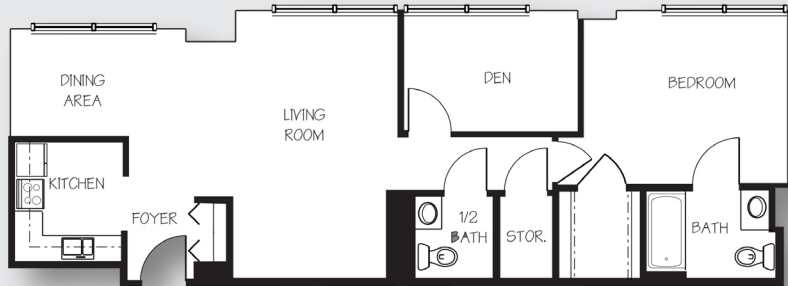

One Bedroom | FLOOR PLANS

Unit G

approx. 570 sq. ft.

\$ \_\_\_\_\_

Unit H

approx. 635 sq. ft.

\$ \_\_\_\_\_

One Bedroom | FLOOR PLANS

Unit F  
approx. 725 sq. ft.

\$ \_\_\_\_\_

Unit I  
approx. 730 sq. ft.

\$ \_\_\_\_\_

One Bedroom | FLOOR PLANS

Unit O  
approx. 780 sq. ft.

\$ \_\_\_\_\_

Unit D  
approx. 830 sq. ft.

## One Bedroom | FLOOR PLANS

Unit L  
approx. 950 sq. ft.

\$ \_\_\_\_\_

*All pricing subject to change without notice.*