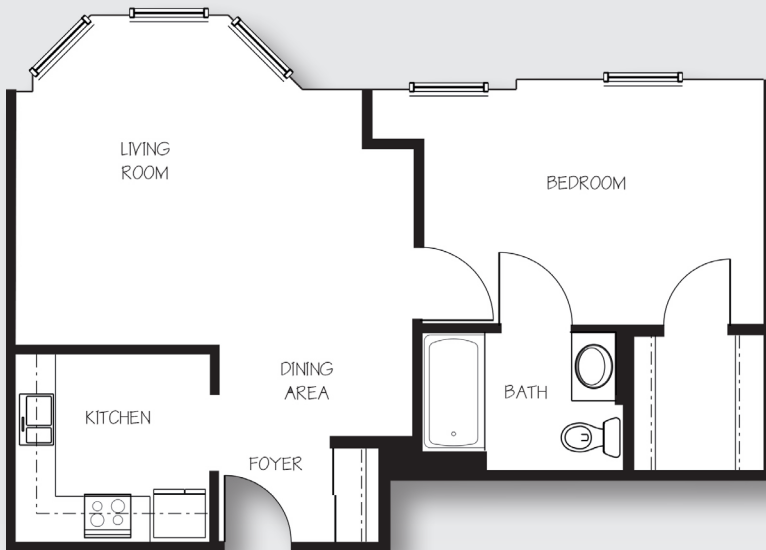

One Bedroom | FLOOR PLANS

Unit G

approx. 570 sq. ft.

\$ \_\_\_\_\_

Unit H

approx. 635 sq. ft.

\$ \_\_\_\_\_

One Bedroom | FLOOR PLANS

Unit F  
approx. 725 sq. ft.

\$ \_\_\_\_\_

Unit I  
approx. 730 sq. ft.

\$ \_\_\_\_\_

One Bedroom | FLOOR PLANS

Unit O  
approx. 780 sq. ft.

\$ \_\_\_\_\_

Unit D  
approx. 830 sq. ft.

## One Bedroom | FLOOR PLANS

Unit L  
approx. 950 sq. ft.

\$ \_\_\_\_\_

*All pricing subject to change without notice.*