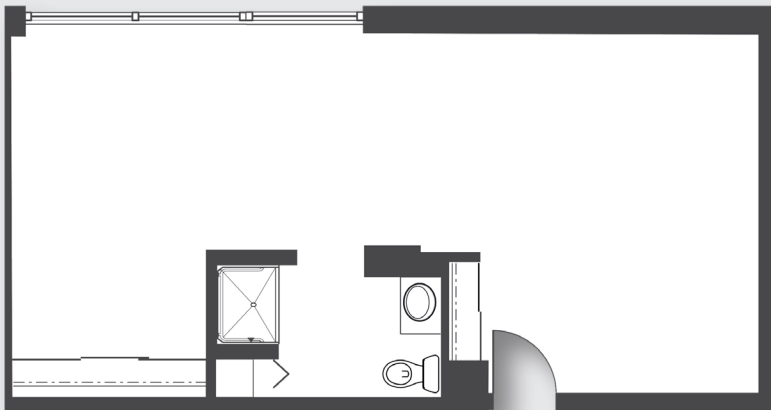

Studio | FLOOR PLANS

Typical Studio  
approx. 140 - 525 sq. ft.

\$ \_\_\_\_\_

Companion Studio  
approx. 262 - 427 sq. ft.

\$ \_\_\_\_\_