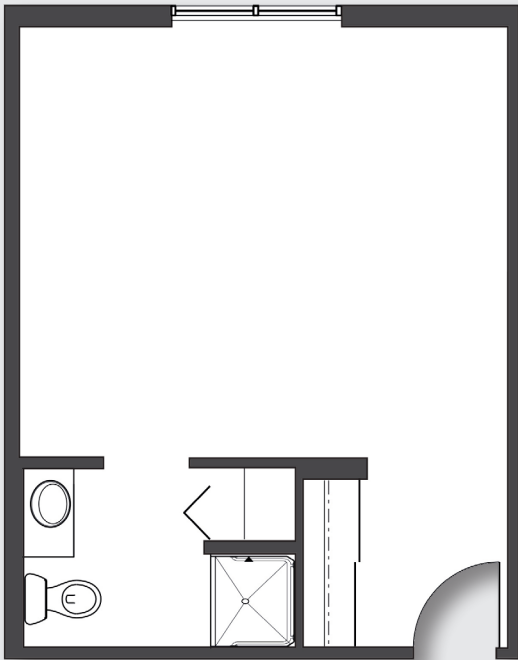

Studio | FLOOR PLANS

Typical Studio  
approx. 140 - 525 sq. ft.

\$ \_\_\_\_\_

Companion Studio  
approx. 262 - 427 sq. ft.

\$ \_\_\_\_\_