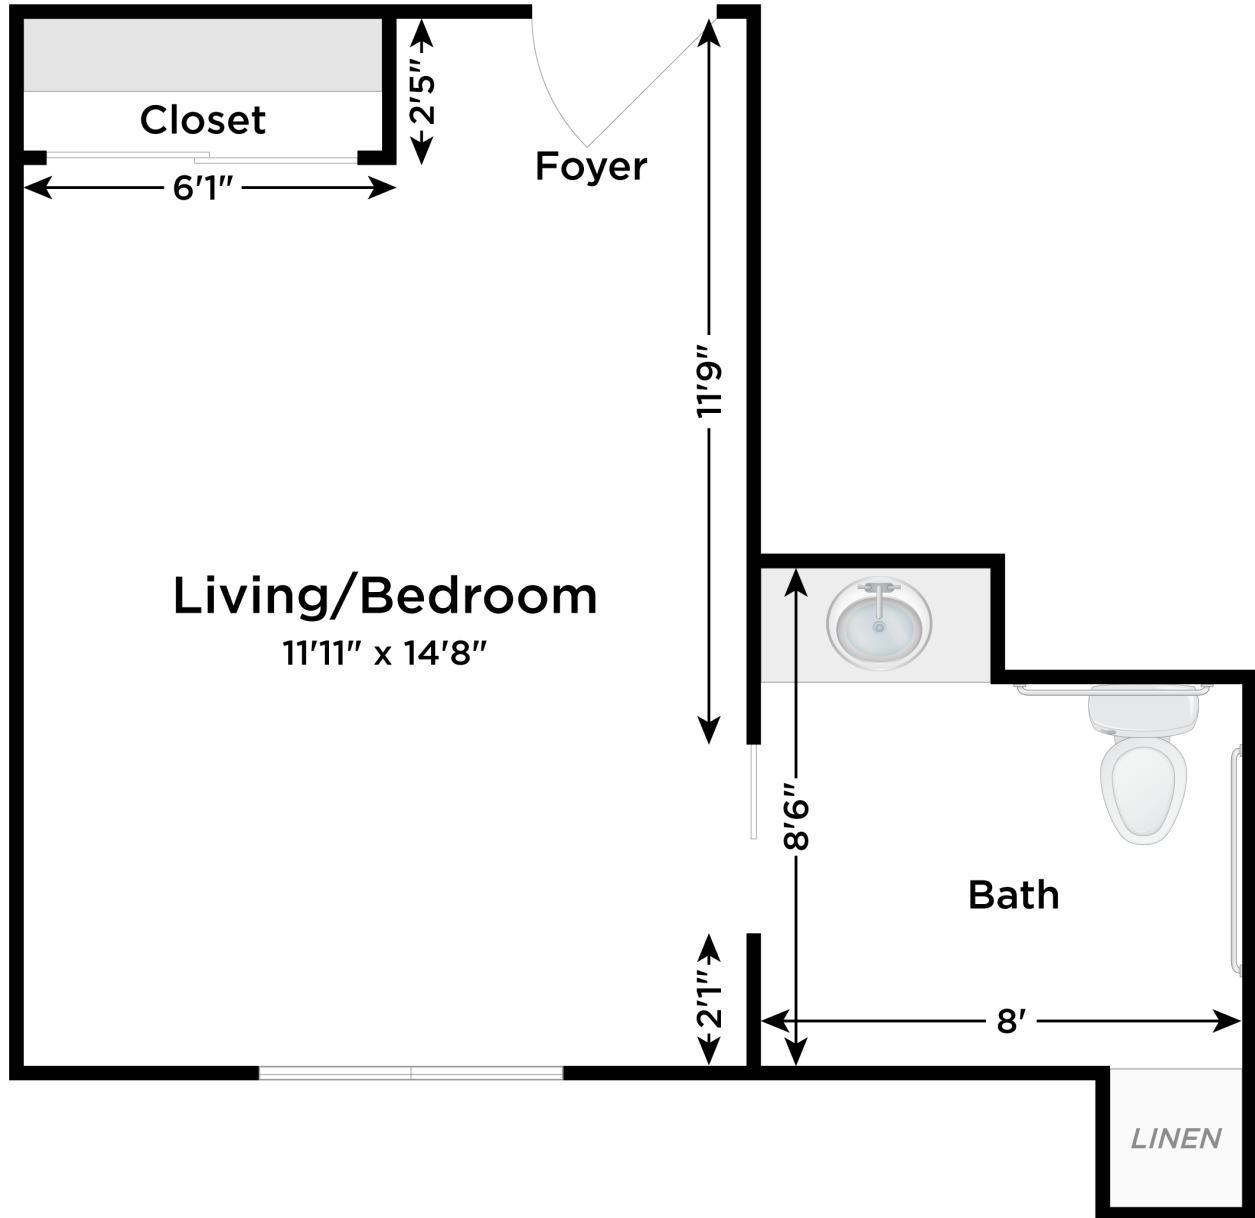

Grace Commons
BLU GROTTO® MEMORY CARE

Studio / 1A - 1D

approx. unit size: 283 - 290 sq. ft.

\$ _____

All pricing subject to change without notice. Variations in floor plans occur.