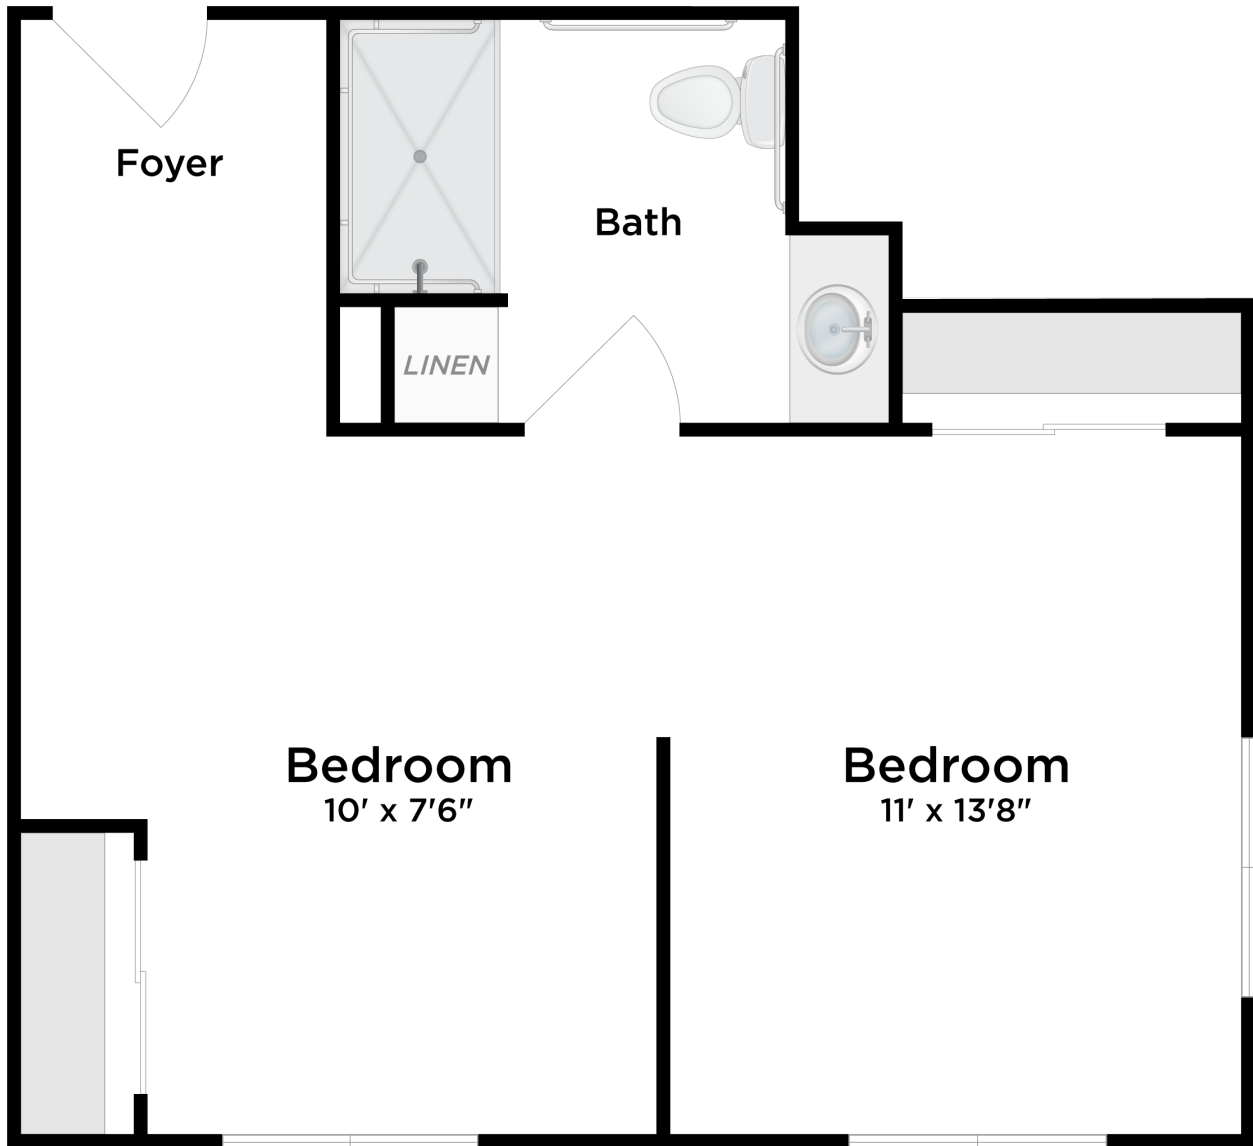

Grace Commons
BLU GROTTO® MEMORY CARE

Companion Studio / CBRF3

approx. unit size: 485 sq. ft.

\$ _____

All pricing subject to change without notice. Variations in floor plans occur.