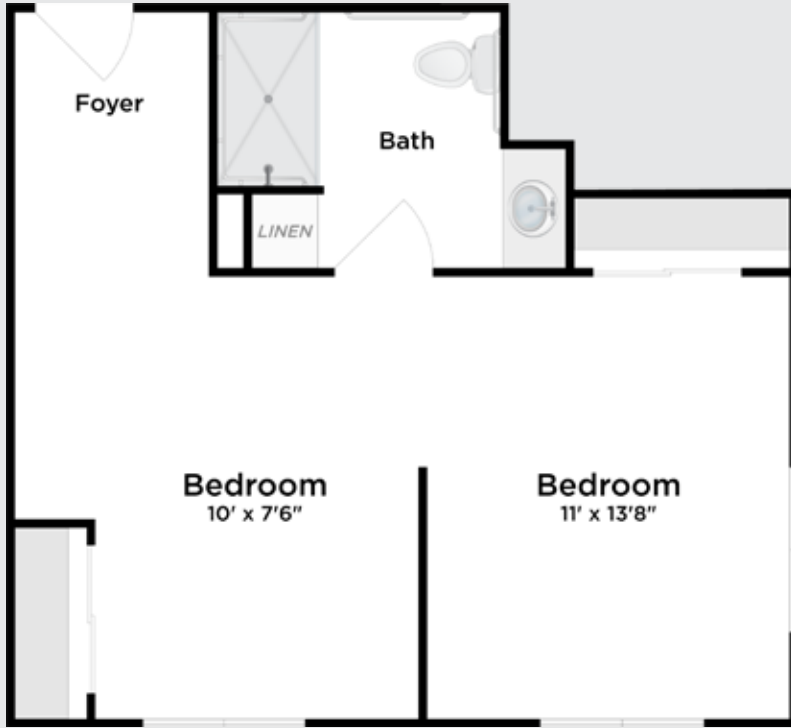

Studio | FLOOR PLANS

Studio 1A - 1D
approx. 283 - 290 sq. ft.

\$ _____

Studio 2A - 2D
approx. 321 sq. ft.

\$ _____

Studio | FLOOR PLANS

Companion
approx. 485 sq. ft.

\$ _____