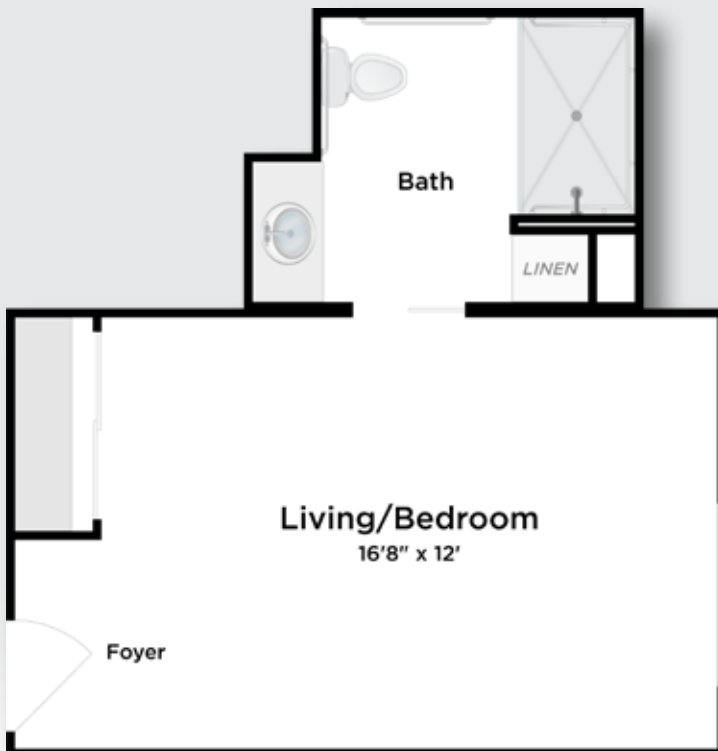

Studio | FLOOR PLANS

Studio 1A - 1D
approx. 283 - 290 sq. ft.

\$ _____

Studio 2A - 2D
approx. 321 sq. ft.

\$ _____

Studio | FLOOR PLANS

Companion
approx. 485 sq. ft.

\$ _____