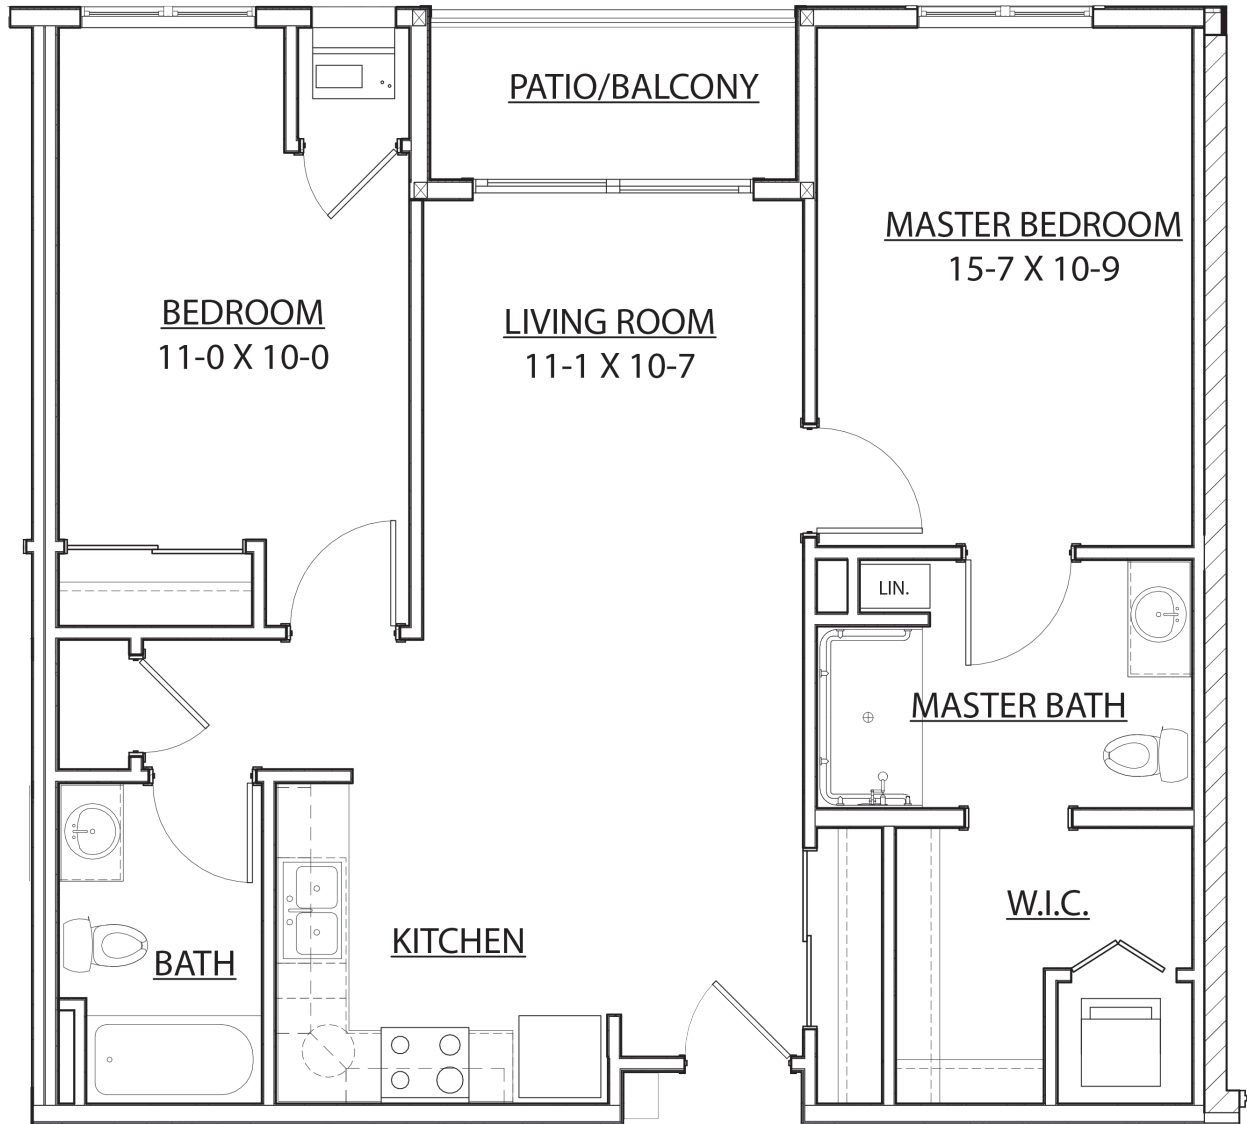

Grace Commons
INDEPENDENT LIVING

Two Bedroom / Traditional

approx. unit size: 991 sq. ft.

\$ _____

All pricing subject to change without notice.