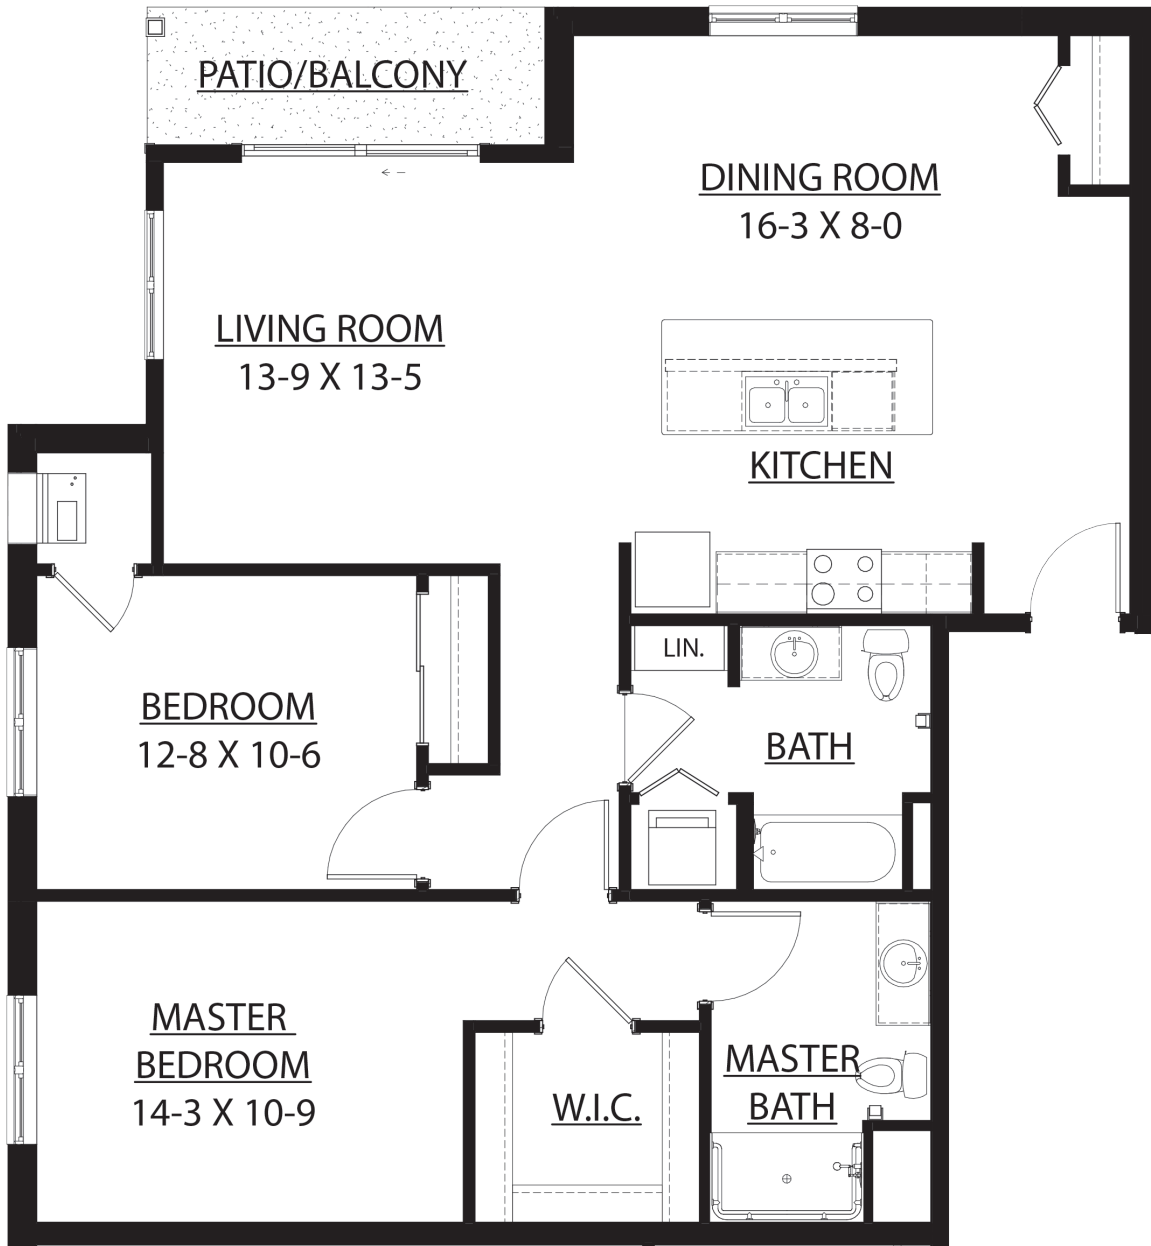

Grace Commons
INDEPENDENT LIVING

Two Bedroom / Grande

approx. unit size: 1,283 sq. ft.

\$ _____

All pricing subject to change without notice.