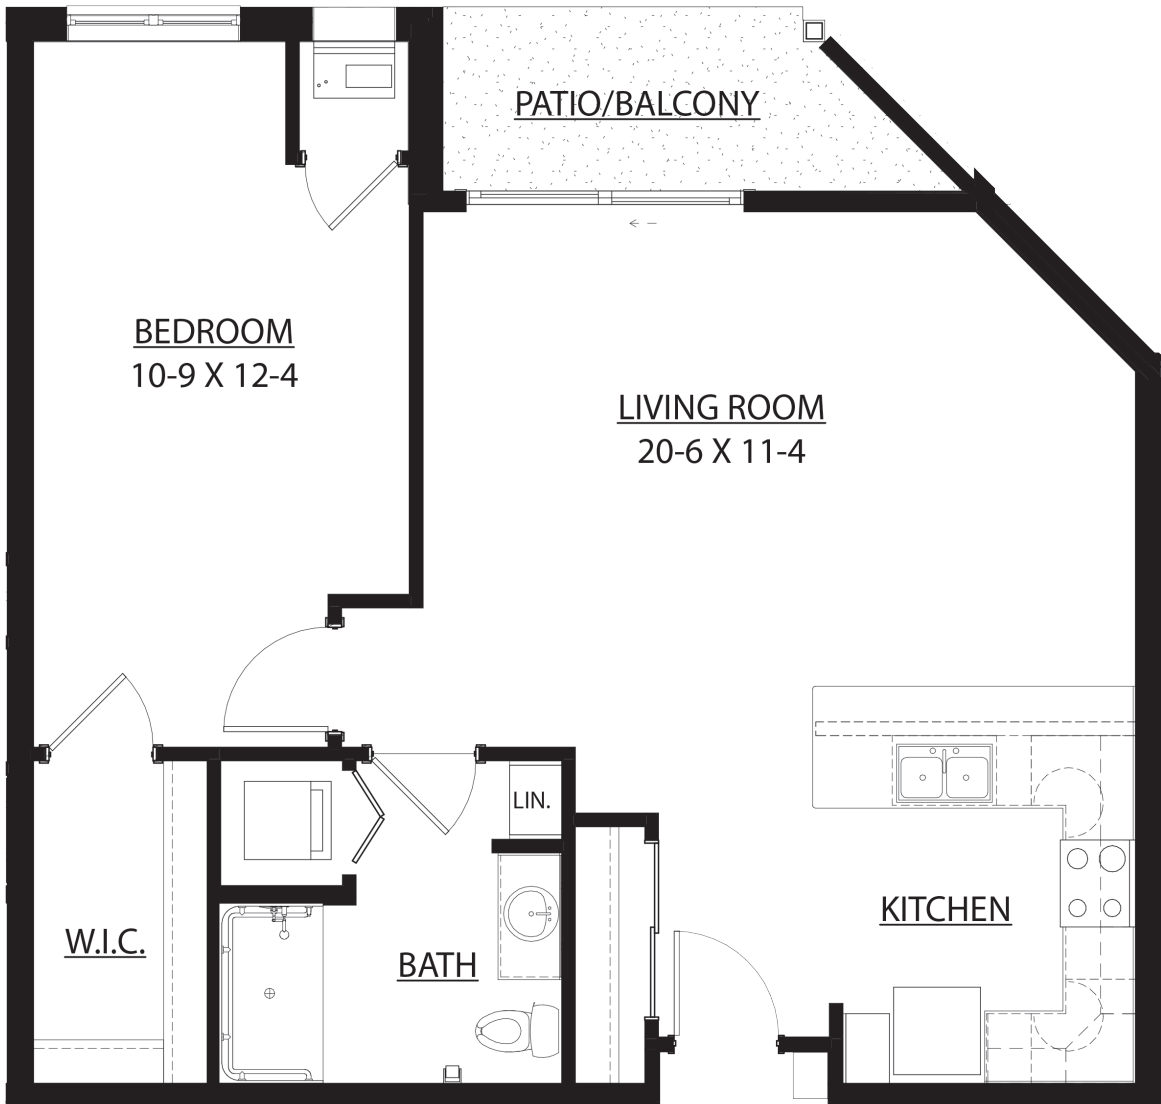

Grace Commons  
INDEPENDENT LIVING

One Bedroom / Traditional Corner

approx. unit size: 890 sq. ft.

\$ \_\_\_\_\_

All pricing subject to change without notice.