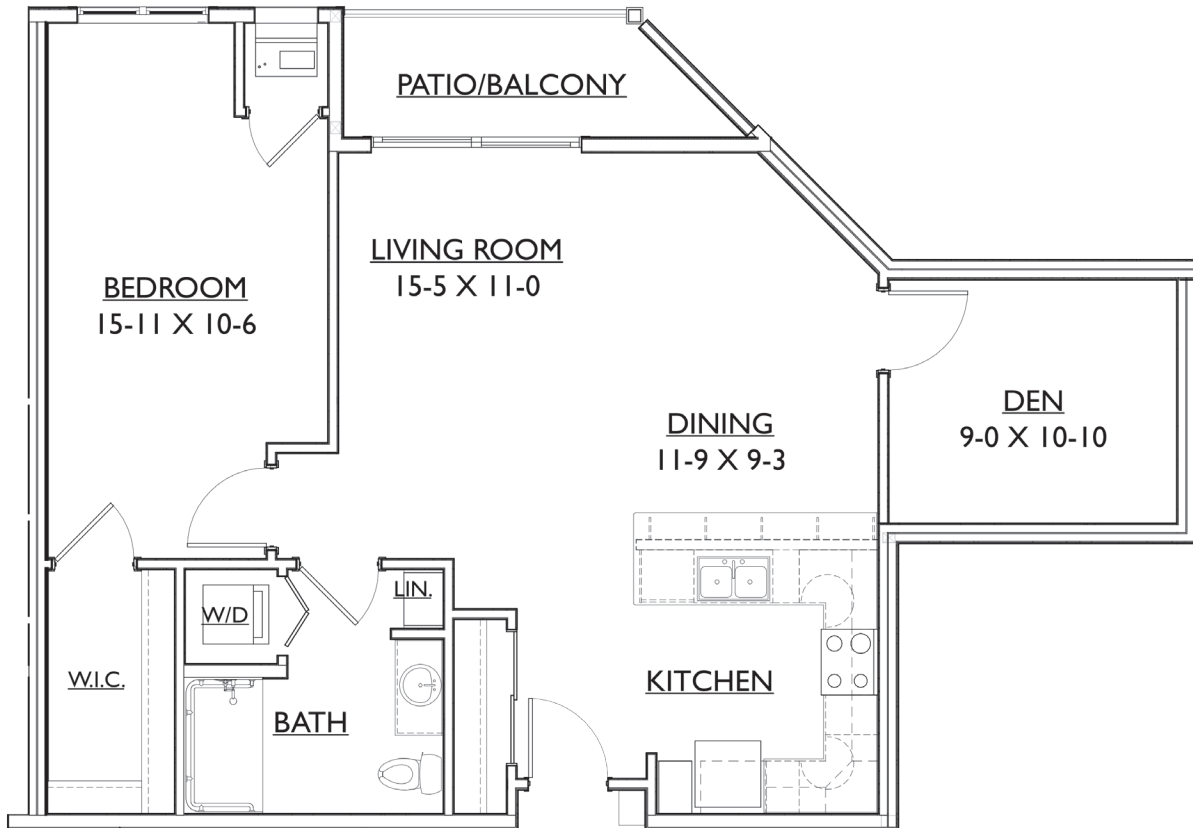

Grace Commons  
INDEPENDENT LIVING

One Bedroom / Traditional Corner + Den

approx. unit size: 990 sq. ft.

\$ \_\_\_\_\_

All pricing subject to change without notice.