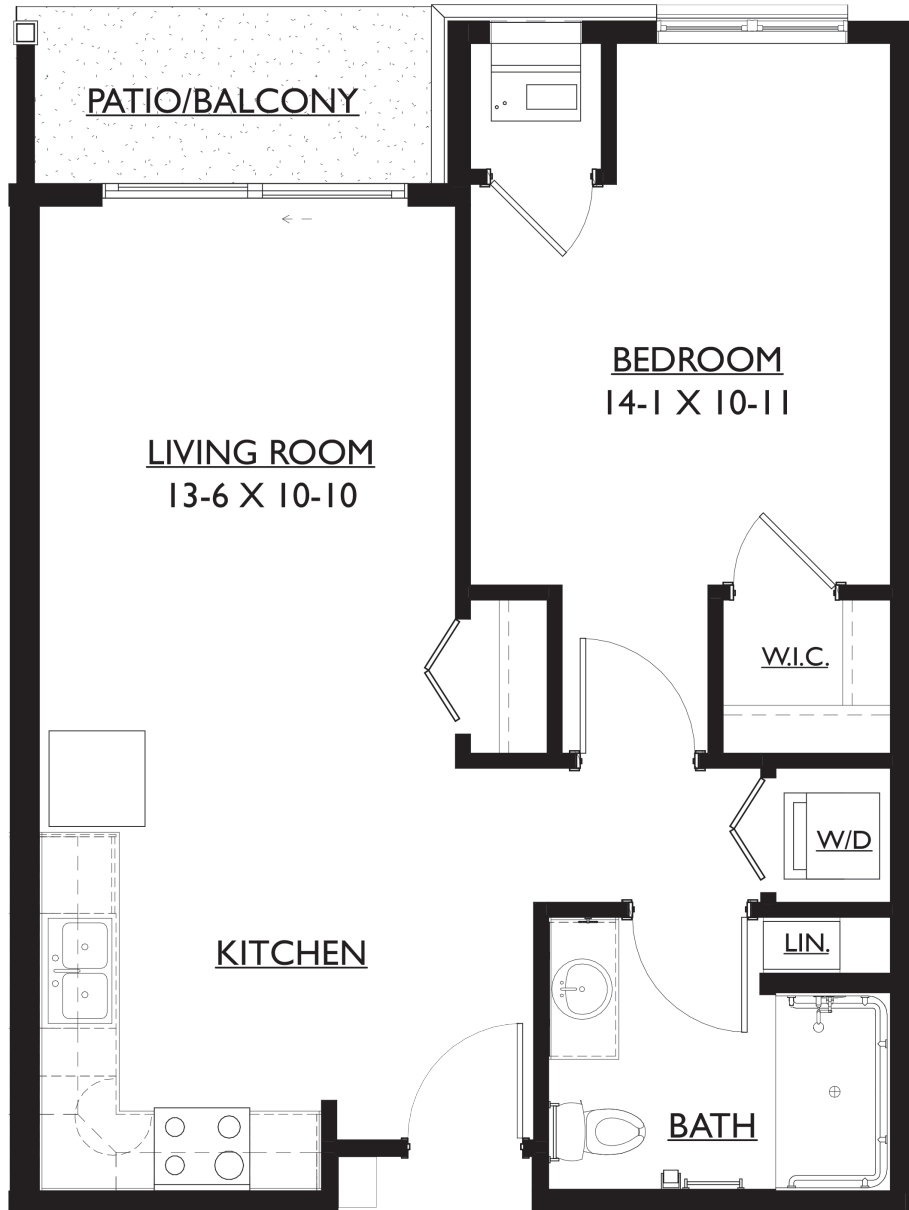

Grace Commons
INDEPENDENT LIVING

One Bedroom / Standard

approx. unit size: 651 sq. ft.

\$ _____

All pricing subject to change without notice.