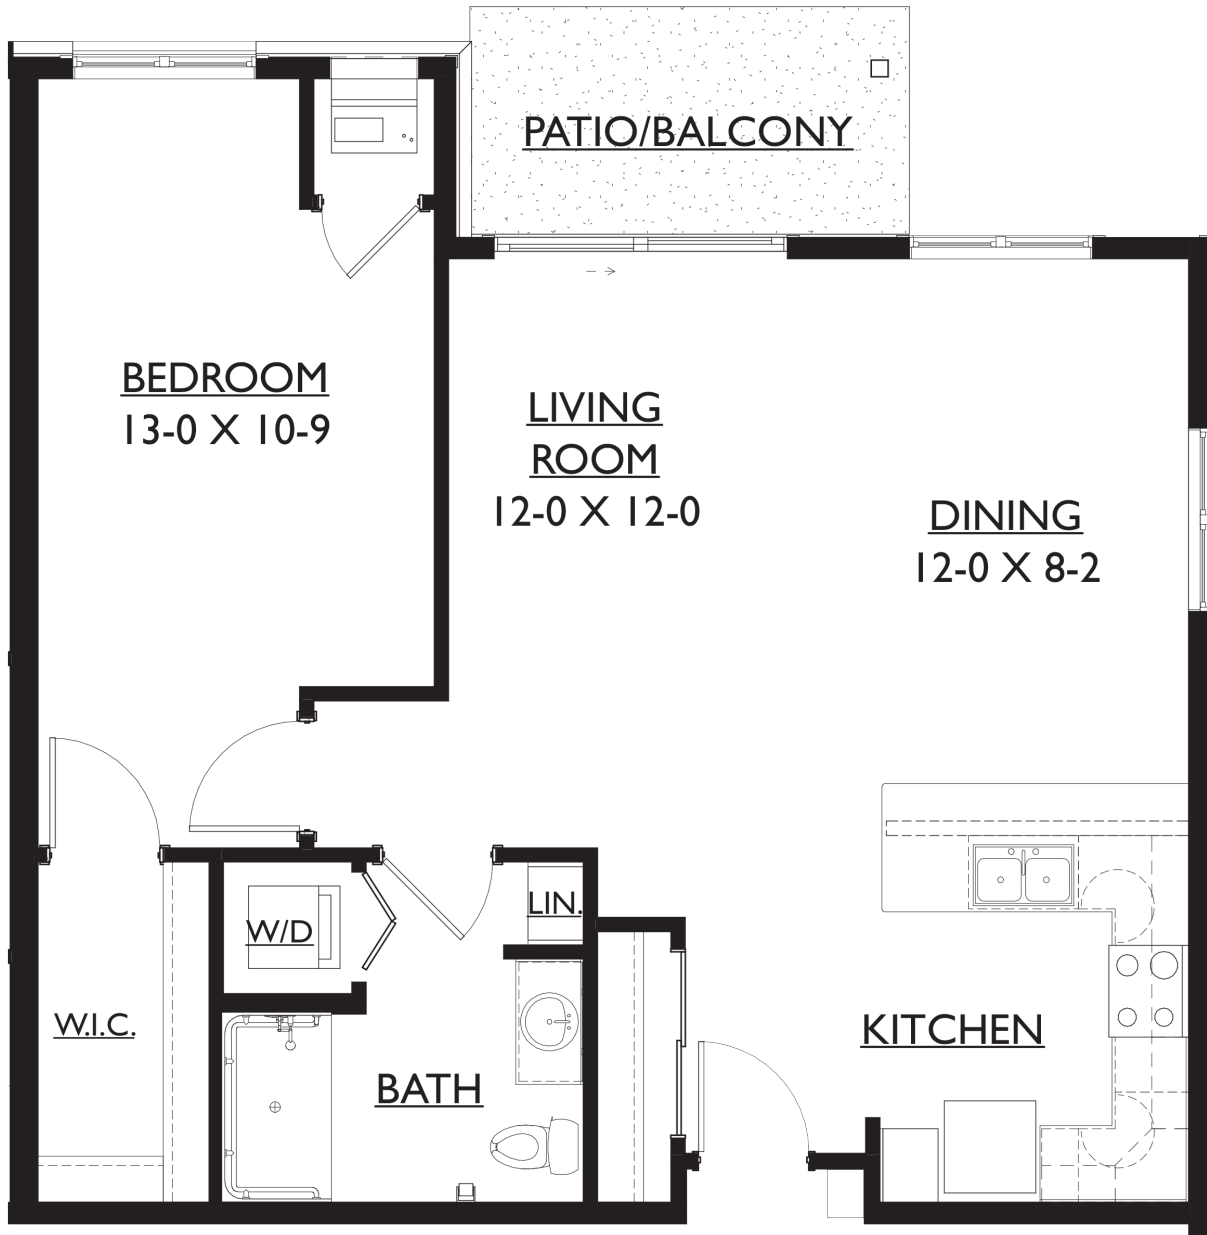

Grace Commons  
INDEPENDENT LIVING

One Bedroom / Corner

approx. unit size: 920 sq. ft.

\$ \_\_\_\_\_

All pricing subject to change without notice.