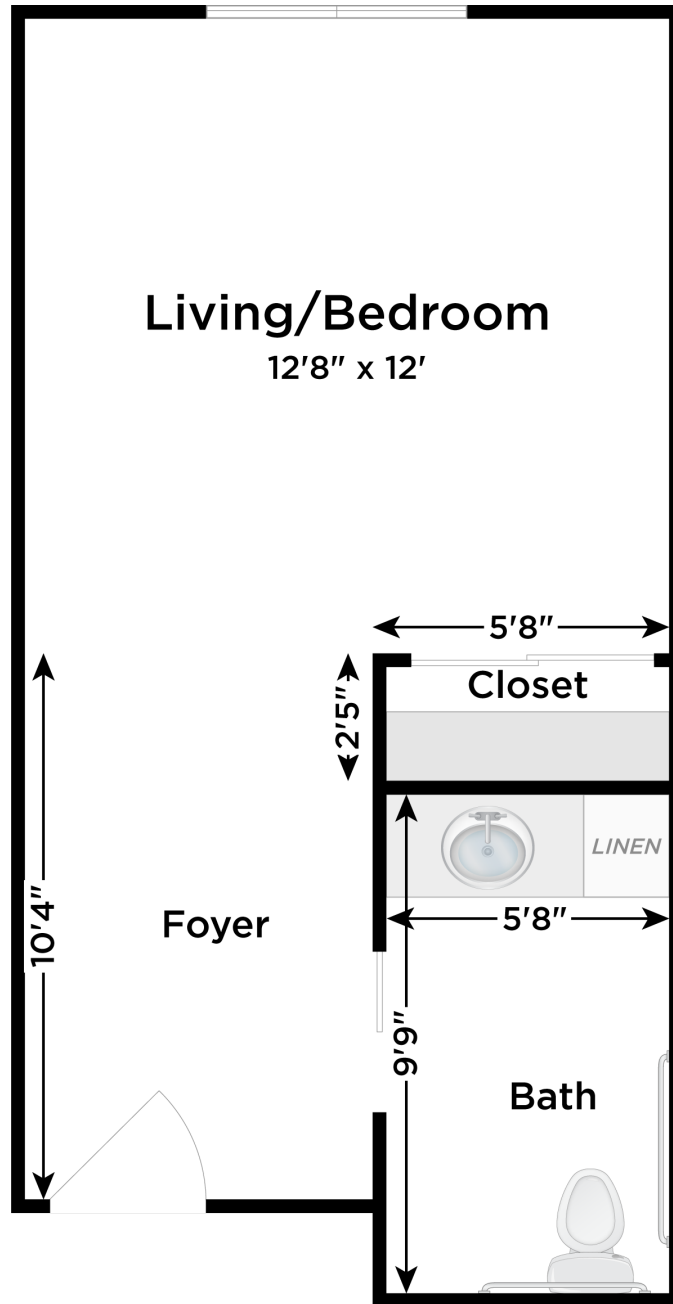

Grace Commons  
ASSISTED LIVING

Studio / CBRF1

approx. unit size: 301-421 sq. ft.

\$ \_\_\_\_\_

All pricing subject to change without notice. Variations in floor plans occur.