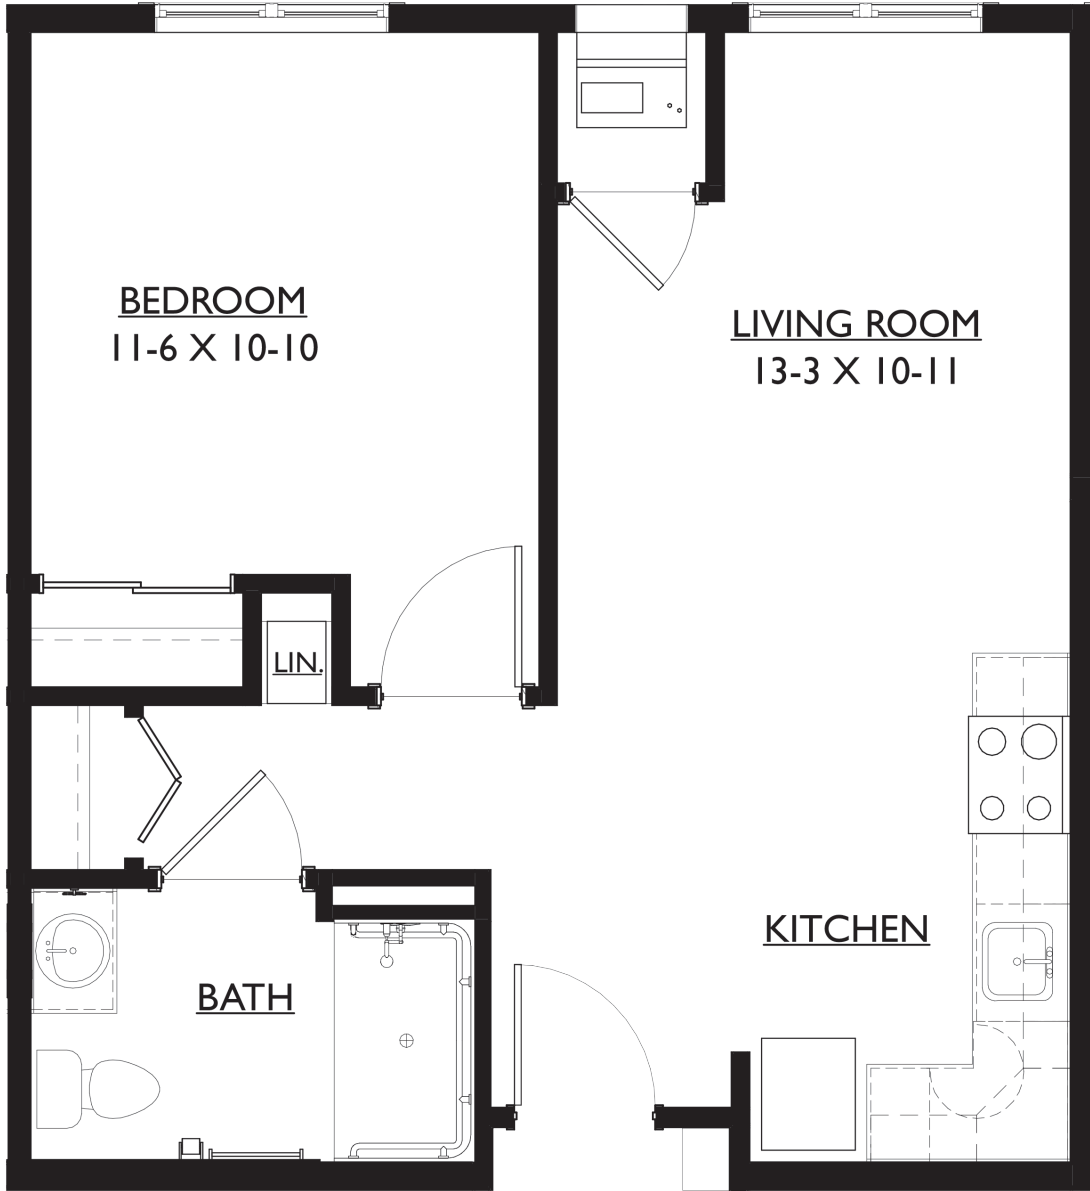

Grace Commons
ASSISTED LIVING

One Bedroom / AL-1

approx. unit size: 561 sq. ft.

\$ _____

All pricing subject to change without notice.