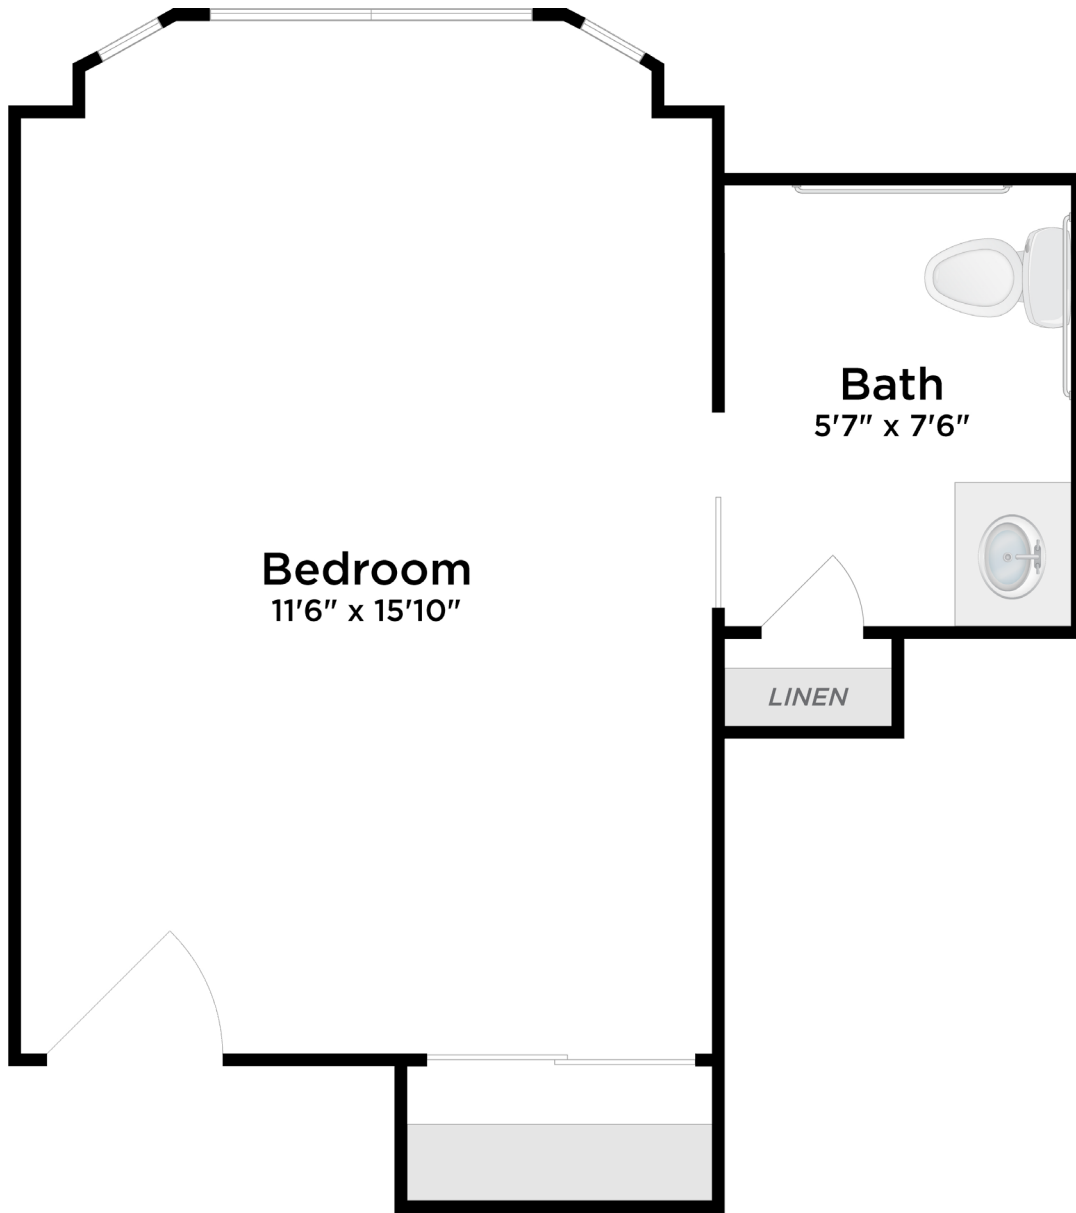

Gables of Germantown
BLU GROTTO® MEMORY CARE

Studio / Private with Bay Window

approx. unit size: 286 sq. ft.

\$ _____

All pricing subject to change without notice.