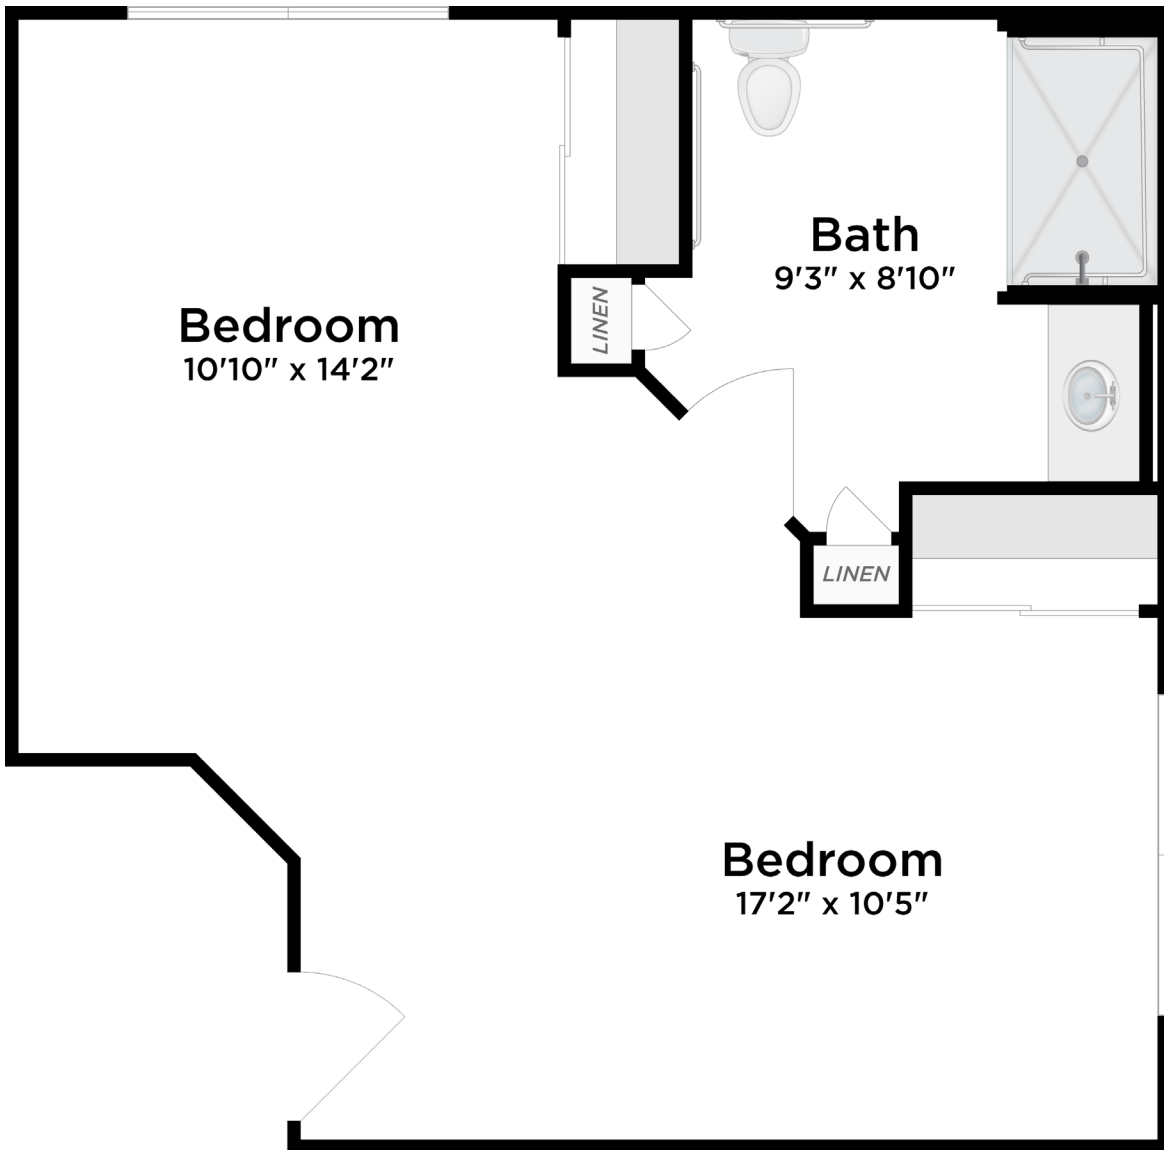

Gables of Germantown
BLU GROTTO® MEMORY CARE

Studio / Companion

approx. unit size: 474 sq. ft.

\$ _____

All pricing subject to change without notice.