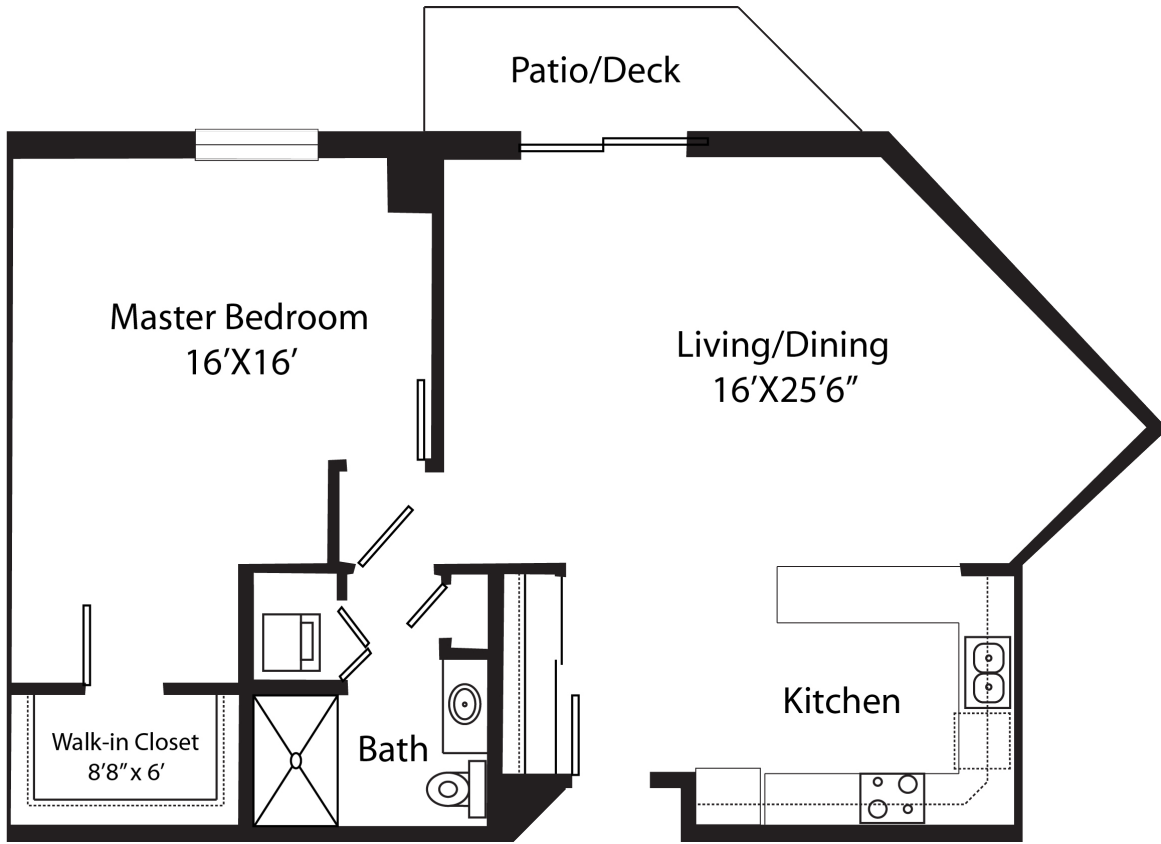

Gables of Germantown INDEPENDENT LIVING

One Bedroom / Deluxe

approx. unit size: 1,056 sq. ft.

\$ _____

All pricing subject to change without notice.